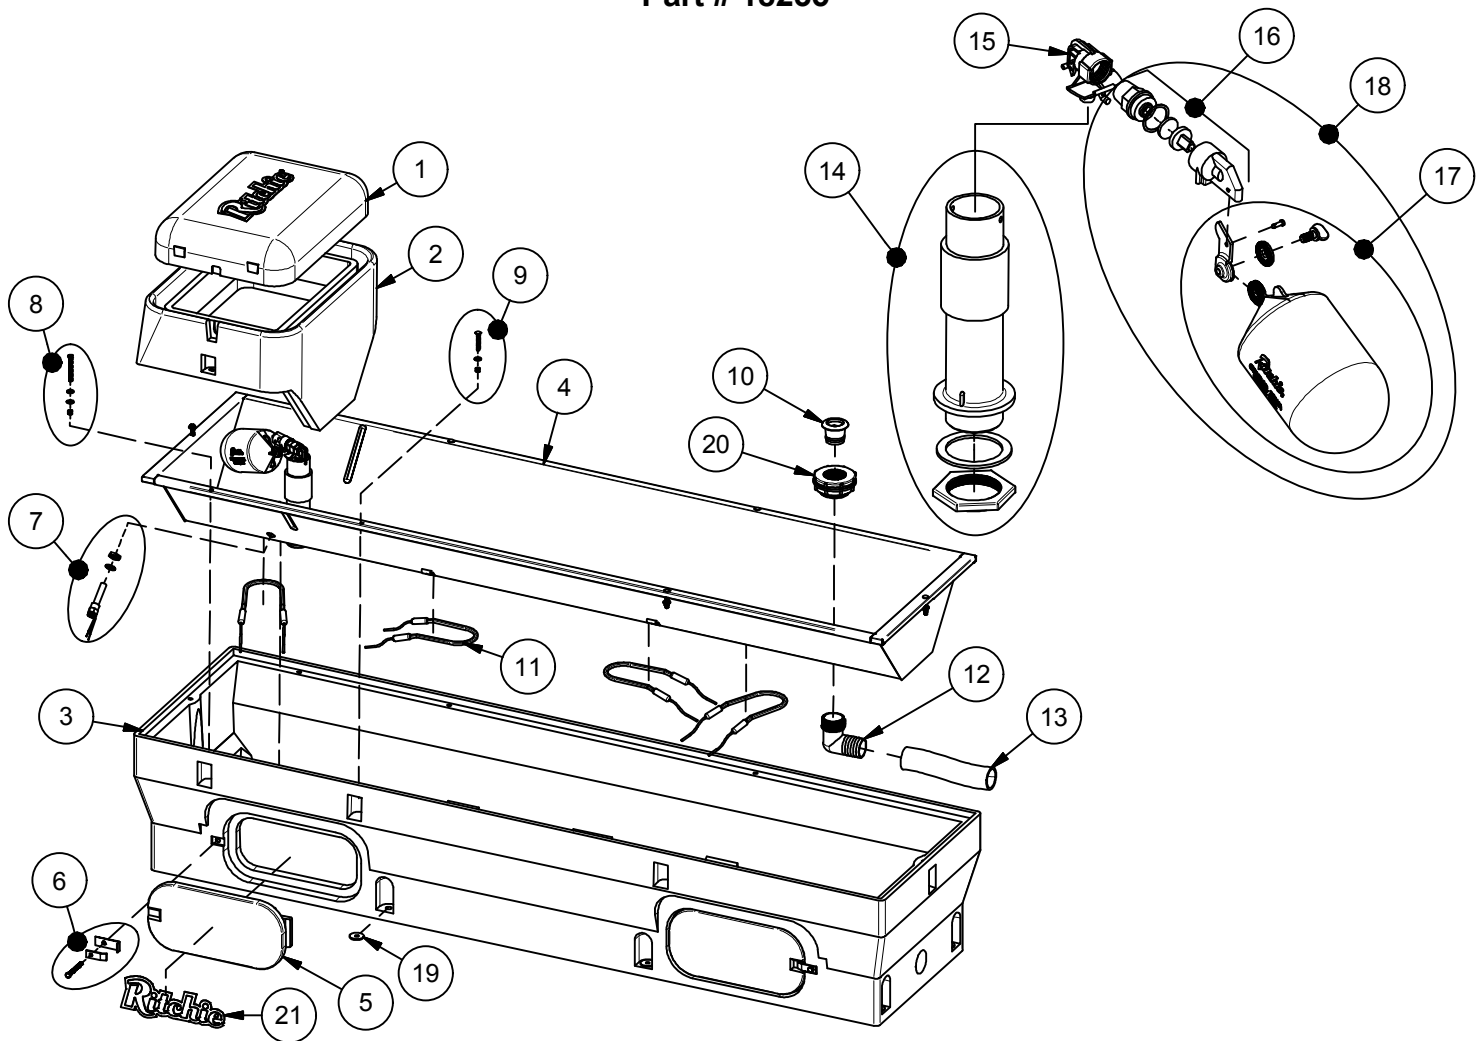

CattleMaster 840

Part # 18235

Item	Part #	Description	Qty	Item	Part #	Description	Qty
1	18428	CM Cover	1	14	18181	CM Standpipe pkg	1 pkg
2	18349	CM Frame pkg	1 pkg	15	11514	Valve Bracket 3/4" pkg	1 pkg
	18350	CM Cover & Frame pkg	1 pkg	16	11101	Red Male Valve 3/4" pkg	1 pkg
3	18240	CM 840 Casing	1	17	18314	Float with Hardware pkg	1 pkg
4	16786	CM 840 Trough pkg	1 pkg		18313	Hardware for Float pkg	1 pkg
5	16621	Access Panel 6"x14"	2	18	16991	Red Valve & Float pkg	1 pkg
6	18147	Access Panel Hardware pkg	2 pkg	19	18318	Bolt Down Washer (4/pkg)	2 pkg
7	16534	Fenwal Thermostat SS pkg	1 pkg	20	17679	CM Bulkhead fitting 2"	1
	18320	O-Ring Fenwal (6/pkg)	1 pkg	21	18653	Ritchie Decal 12" (1/pkg)	1 pkg
	18074	Nut Brass Fenwal (6/pkg)	1 pkg	NS	12583	Valve Supply Line pkg	1 pkg
8	18266	Frame Bolt & Wshr SS(3/pkg)	1 pkg	NS	13830	Cable Htr 120V 48W (1/pkg)	1 pkg
9	18265	Trough Bolt & Nut SS (5/pkg)	1 pkg	NS	18331	CM 840 Accessory pkg	1 pkg
10	18338	CM Drain Plug pkg	1 pkg	NS	14866	Seal Foam 1/2"x3/4"x10' Roll	2
11	11419	Heater 120V 250W (1/pkg)	4 pkg				
12	17678	Drain Elbow Fitting	1		18243	CM 840 240V	
13	17677	Drain Tube 10"	1	NS	11403	Heater 240V 300W (1/pkg)	3 pkg
				NS	16424	Cable Htr 240V 48W (1/pkg)	1 pkg