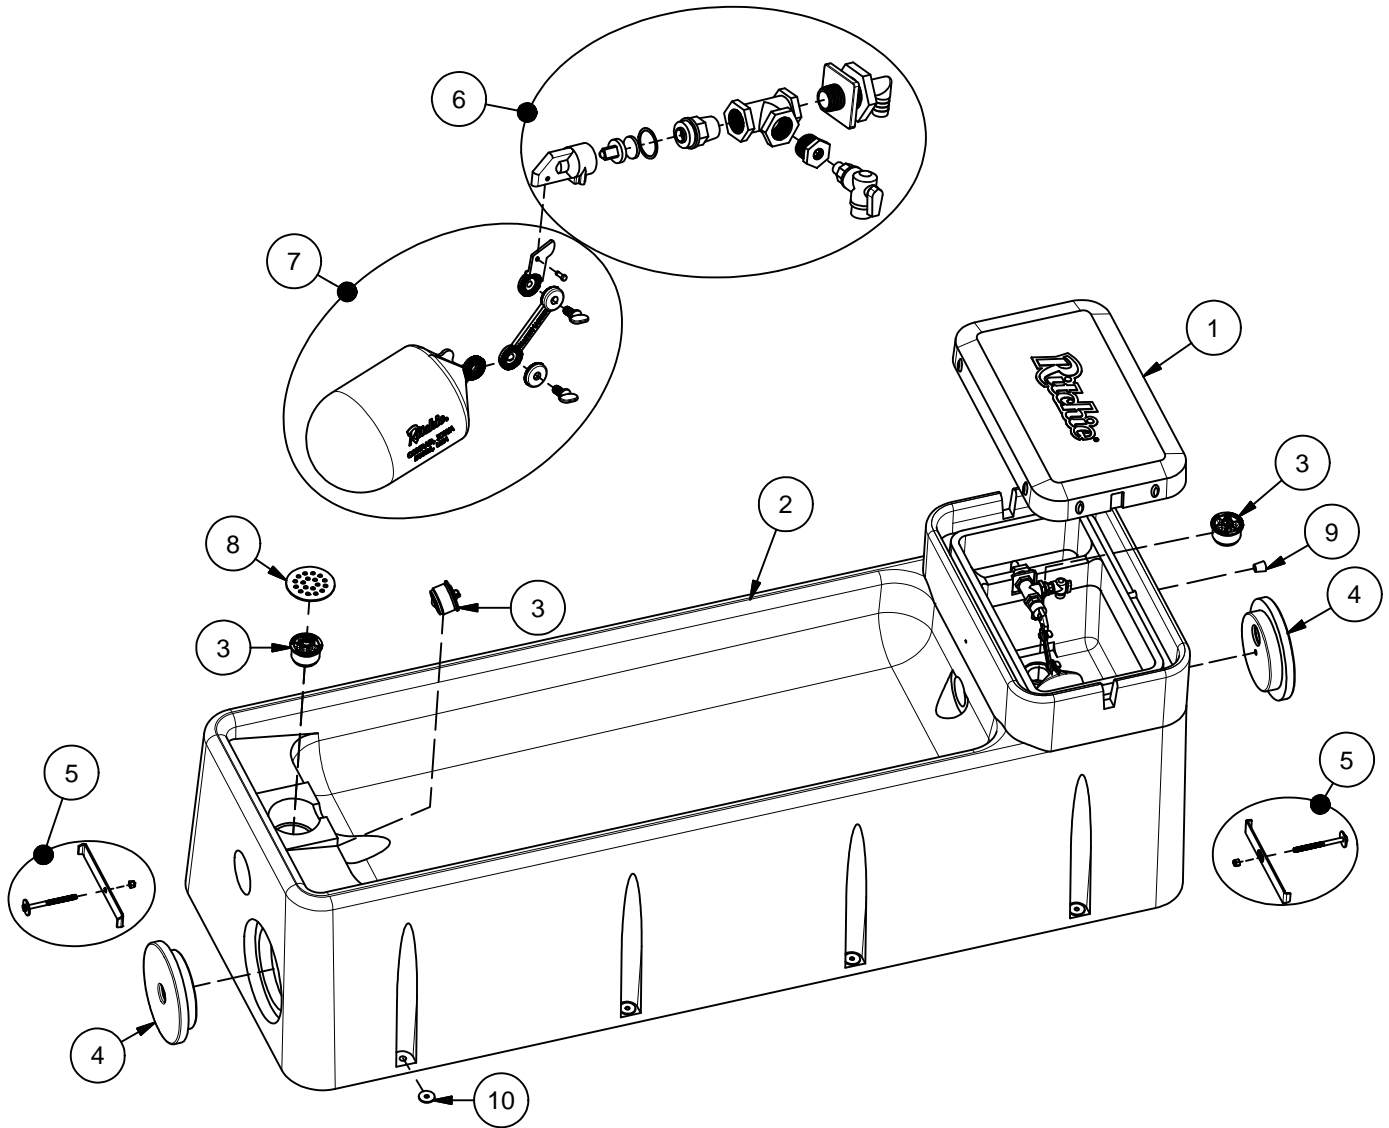

WaterMaster 90

Part # 16467

Item	Part #	Description	Qty	Item	Part #	Description	Qty
1	16469	WaterMaster Cover	1	8	17194	Strainer	1
2	16468	WaterMaster 90 Base	1	9	18633	Plug #3 - Channel	1 pkg
3	18470	Drain Plug Ritchie 3"	3 pkg	10	18318	Bolt Down Washer (4/pkg)	2 pkg
4	16472	Access Panel Round	2				
5	18203	Access Panel Rnd Hardware pkg	2 pkg	NS	14866	Seal Foam 10' Roll	2
6	16464	Valve WM Assembly pkg	1 pkg	NS	18632	Cap for Trainer Hole	1 pkg
	11101	Red Valve 3/4" Male pkg	1 pkg	NS	17173	Adapter 3" PVC	1
	16508	adapter Tee 3/4" pkg	1 pkg	NS	15931	Hose Clamp 1" SS (5/pkg)	1 pkg
	18458	Petcock PVC w/ adptr pkg	1 pkg	NS	18614	Adapter 3/4" x 5/8" HB	1 pkg
	16422	Valve Bracket w/ nut pkg	1 pkg	NS	16479	WM 54/90 Accessory pkg	1 pkg
7	18314	Float with Hardware pkg	1 pkg	NS	16471	Tube Water Trainer	1
	18313	Hardware for Float pkg	1 pkg	NS	16551	Adapter - Opt. Non-potable	1