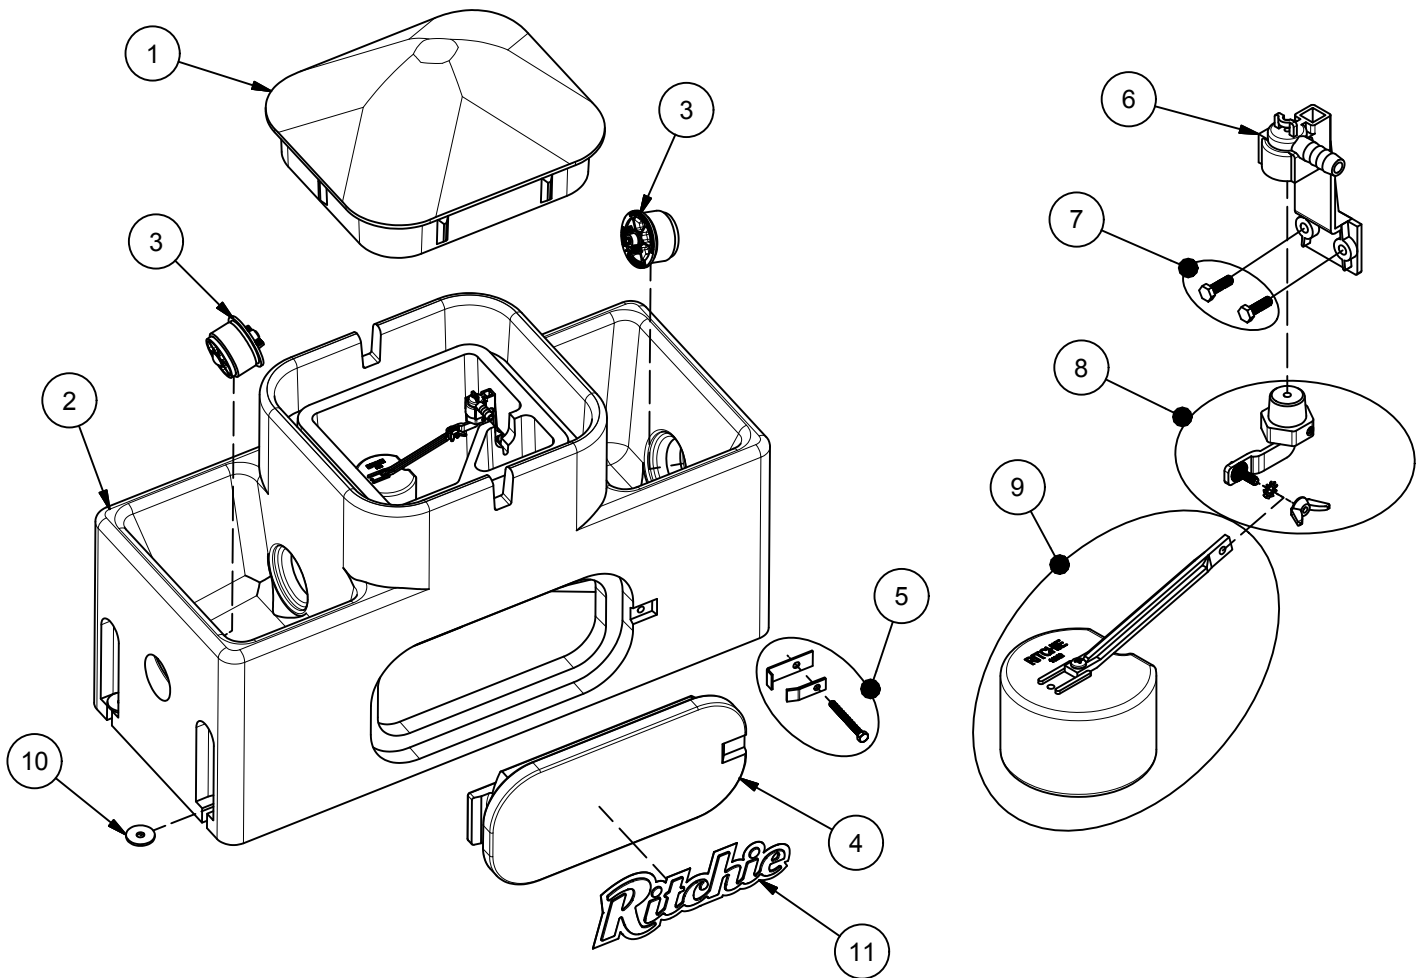

WaterMatic 150S GREEN

Part # 18583

Item	Part #	Description	Qty	Item	Part #	Description	Qty
1	18582	WaterMatic 150S Cover Green	1	9	12836	Float with Long Arm pkg	1 pkg
2	18581	WaterMatic 150S Base Green	1	10	18318	Bolt Down Washer (4/pkg)	1 pkg
3	18470	Drain Plug Ritchie 3"	2 pkg	11	18653	Ritchie Label 12" (1/pkg)	1 pkg
4	18502	Access Panel 6"x14" Green	1	NS	14866	Seal Foam 10' Roll	2
5	18147	Access Panel Hardware pkg	1 pkg	NS	15930	Hose Clamp 7/8" SS (5/pkg)	1 pkg
6	11515	Valve Bracket w/ screw pkg	1 pkg	NS	18613	Adapter 1/2" x 3/8" HB	1 pkg
7	18066	Screw Valve Mount (6/pkg)	1 pkg	NS	18187	WMatic 150/150S Accessory pkg	1 pkg
8	12575	Red Valve 1/2" pkg	1 pkg				