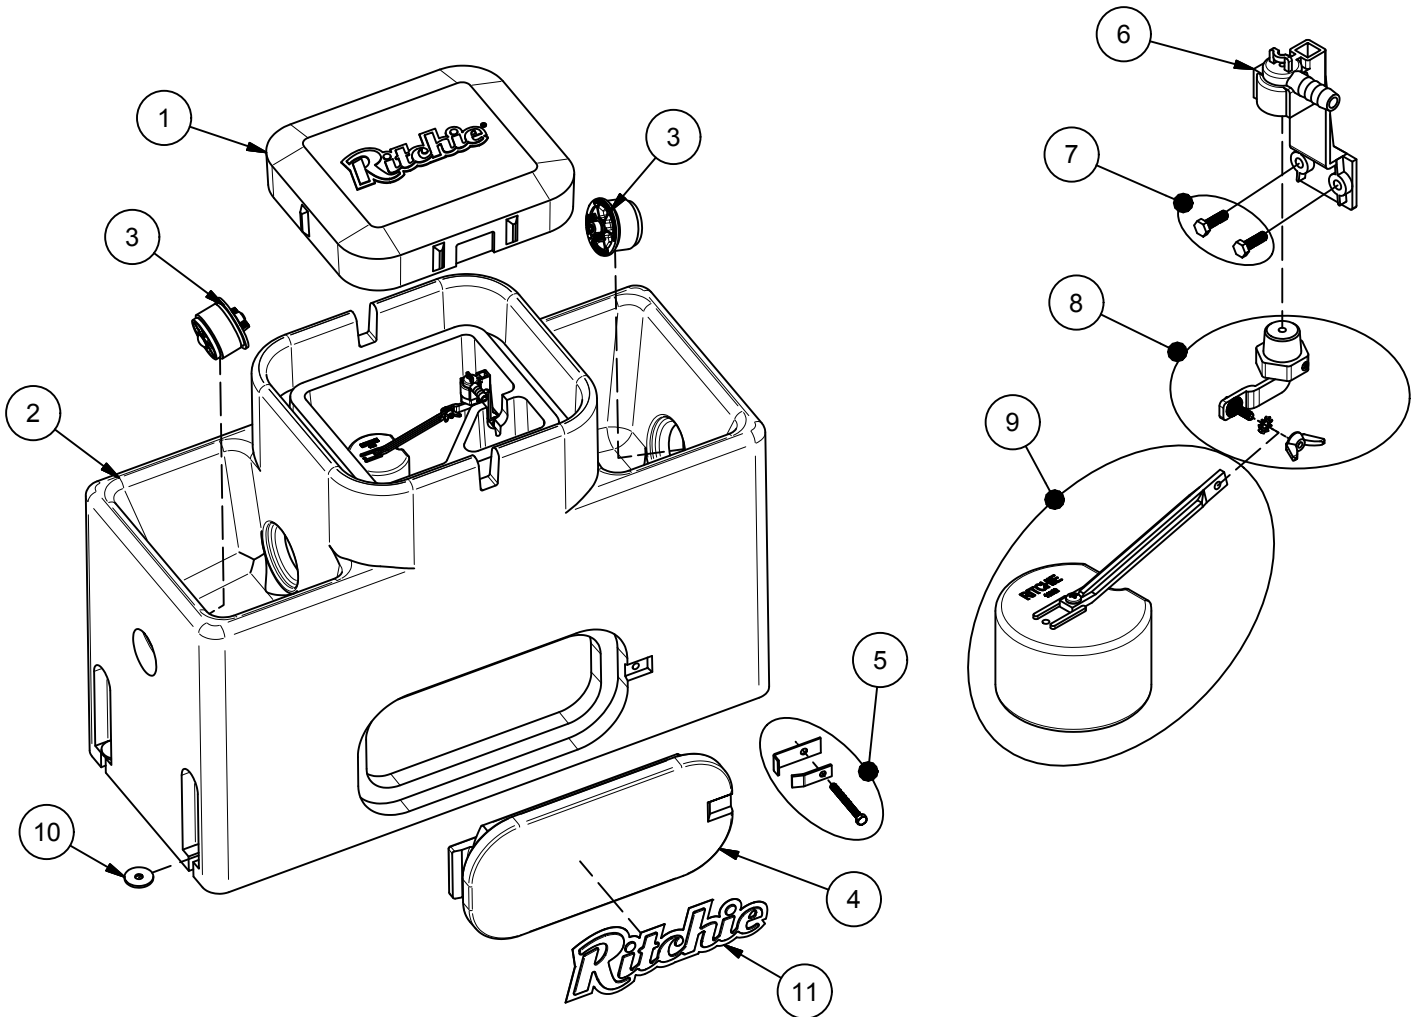

# WaterMatic 150 GREEN

Part # 18580

Item	Part #	Description	Qty	Item	Part #	Description	Qty
1	18575	WaterMatic 100/150 Cover Green	1	9	12836	Float with Long Arm pkg	1 pkg
2	18579	WaterMatic 150 Base Green	1	10	18318	Bolt Down Washer (4/pkg)	1 pkg
3	18470	Drain Plug Ritchie 3"	2 pkg	11	18653	Ritchie Label 12" (1/pkg)	1 pkg
4	18502	Access Panel 6"x14" Green	1	NS	14866	Seal Foam 10' Roll	1
5	18147	Access Panel Hardware pkg	1 pkg	NS	15930	Hose Clamp 7/8" SS (5/pkg)	1 pkg
6	11515	Valve Bracket w/ screw pkg	1 pkg	NS	18613	Adapter 1/2" x 3/8" HB	1 pkg
7	18066	Screw Valve Mount (6/pkg)	1 pkg	NS	18187	WMatic 150/150S Accessory pkg	1 pkg
8	12575	Red Valve 1/2" pkg	1 pkg				