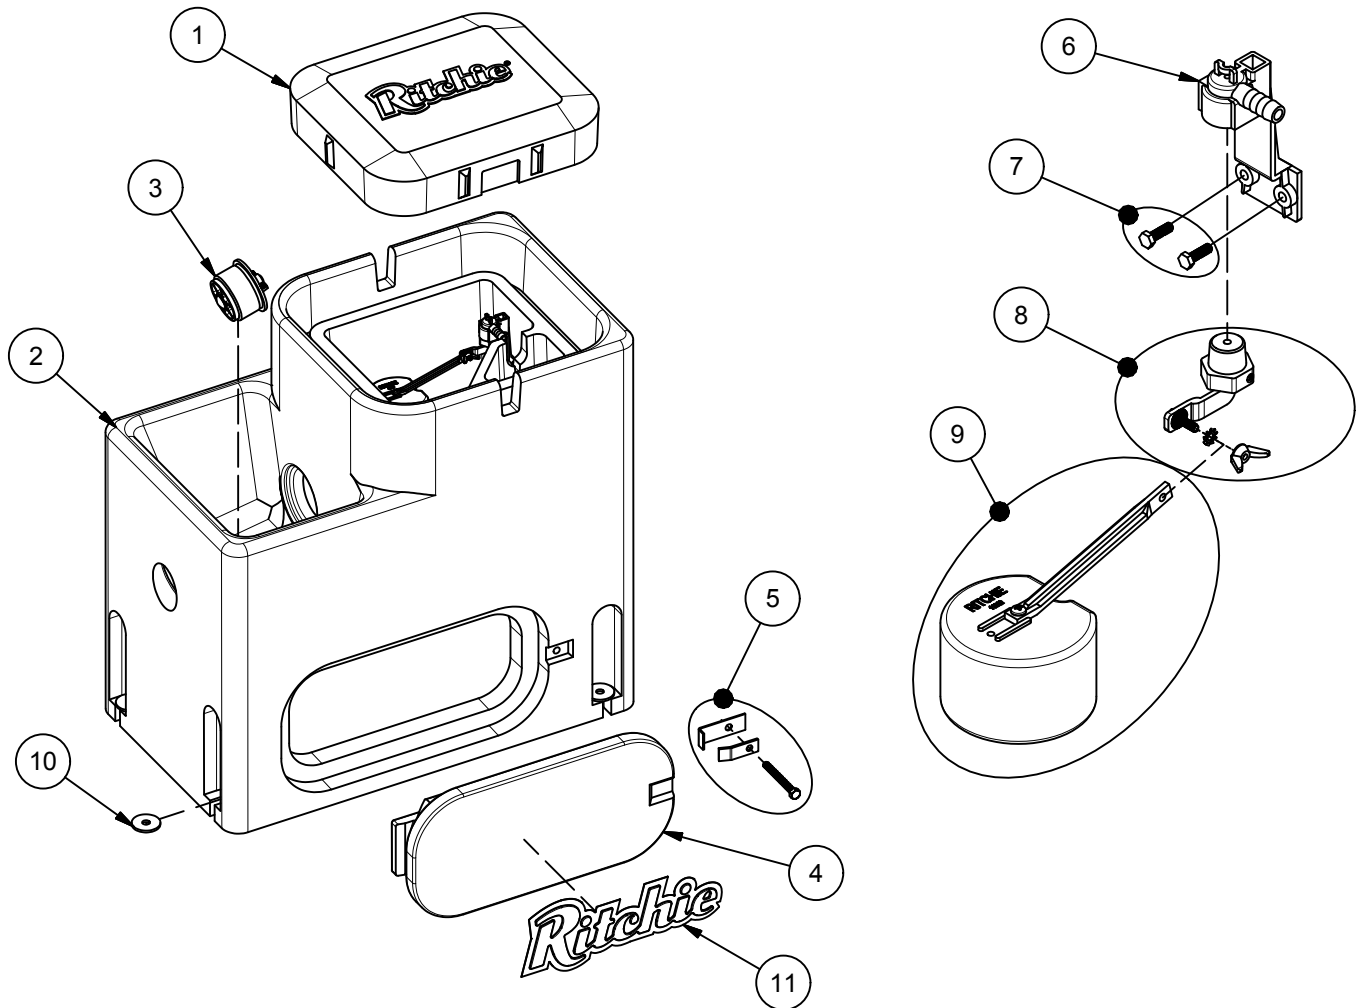

WaterMatic 100 GREEN

Part # 18574

Item	Part #	Description	Qty	Item	Part #	Description	Qty
1	18575	WaterMatic 100/150 Cover Green	1	9	12836	Float with Long Arm pkg	1 pkg
2	18573	WaterMatic 100 Base Green	1	10	18318	Bolt Down Washer (4/pkg)	1 pkg
3	18470	Drain Plug Ritchie 3"	1 pkg	11	18653	Ritchie Label 12" (1/pkg)	1 pkg
4	18502	Access Panel 6"x14" Green	1	NS	14866	Seal Foam 10' Roll	1
5	18147	Access Panel Hardware pkg	1 pkg	NS	15930	Hose Clamp 7/8" SS (5/pkg)	1 pkg
6	11515	Valve Bracket w/ screw pkg	1 pkg	NS	18613	Adapter 1/2" x 3/8" HB	1 pkg
7	18066	Screw Valve Mount (6/pkg)	1 pkg	NS	18174	WMatic 100 Accessory pkg	1 pkg
8	12575	Red Valve 1/2" pkg	1 pkg				