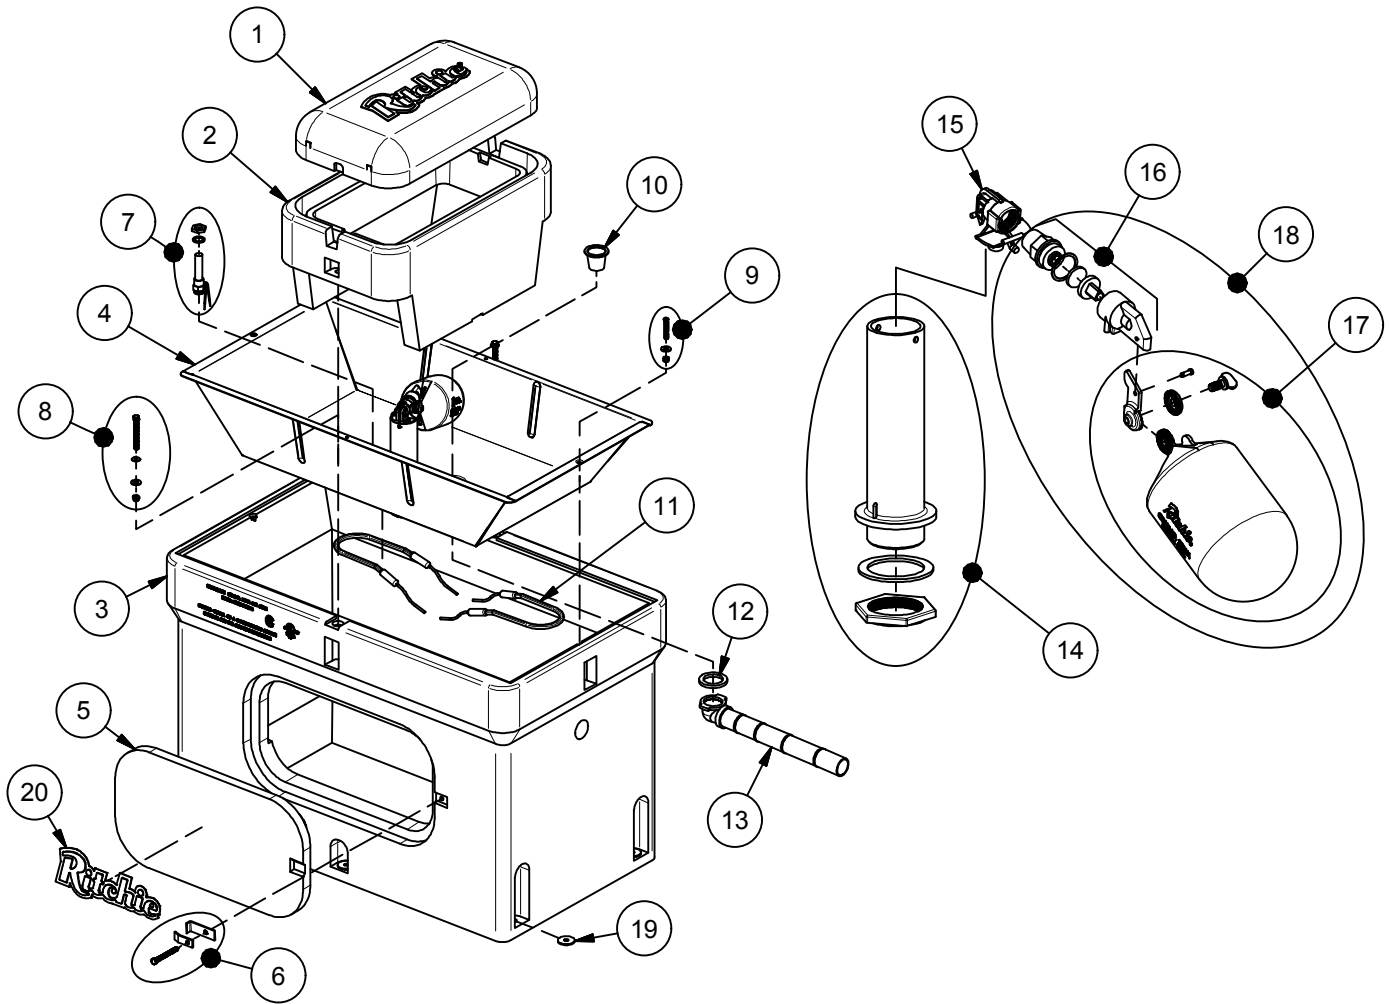

OmniFount 5

Part # 16533

Item	Part #	Description	Qty	Item	Part #	Description	Qty
1	18426	Omni 5 Cover	1	15	11514	Valve Bracket 3/4" pkg	1 pkg
2	18343	Omni 5 Frame pkg	1 pkg	16	15377	Green Male Valve 3/4" pkg	1 pkg
	18344	Omni 5 Cover & Frame pkg	1 pkg	17	18314	Float with Hardware pkg	1 pkg
3	16561	Omni 5 Casing	1		18313	Hardware for Float pkg	1 pkg
4	16631	Omni 5 Trough	1 pkg	18	16993	Green Valve & Float pkg	1 pkg
5	16562	Access Panel 10"x20"	1	19	18318	Bolt Down Washer (4/pkg)	2 pkg
6	18147	Access Panel Hardware pkg	1 pkg	20	18653	Ritchie Decal 12" (1/pkg)	1 pkg
7	16534	Fenwal Thermostat SS pkg	1 pkg	NS	12583	Valve Supply Line pkg	1 pkg
	18320	O-Ring Fenwal (6/pkg)	1 pkg	NS	13830	Cable Htr 120V 48W (1/pkg)	1 pkg
	18074	Nut Brass Fenwal (6/pkg)	1 pkg	NS	16554	Omni 5 Accessory pkg	1 pkg
8	18319	Frame Bolt & Wshr SS(2/pkg)	1 pkg	NS	16523	Seal Foam 1/4"x3/4"x25' Roll	1
9	18095	Trough Screw & Nut SS (2/pkg)	1 pkg	NS	14866	Seal Foam 1/2"x3/4"x10' Roll	1
10	18628	Drain Plug (2/pkg)	1 pkg				
11	11419	Heater 120V 250W (1/pkg)	2 pkg		16829	OMNI 5 240V	
12	18075	Drain Washer (6/pkg)	1 pkg	NS	11403	Heater 240V 300W (1/pkg)	2 pkg
13	11473	Drain Pipe with Elbow	1	NS	16424	Cable Htr 240V 48W (1/pkg)	1 pkg
14	16629	Standpipe pkg	1 pkg				