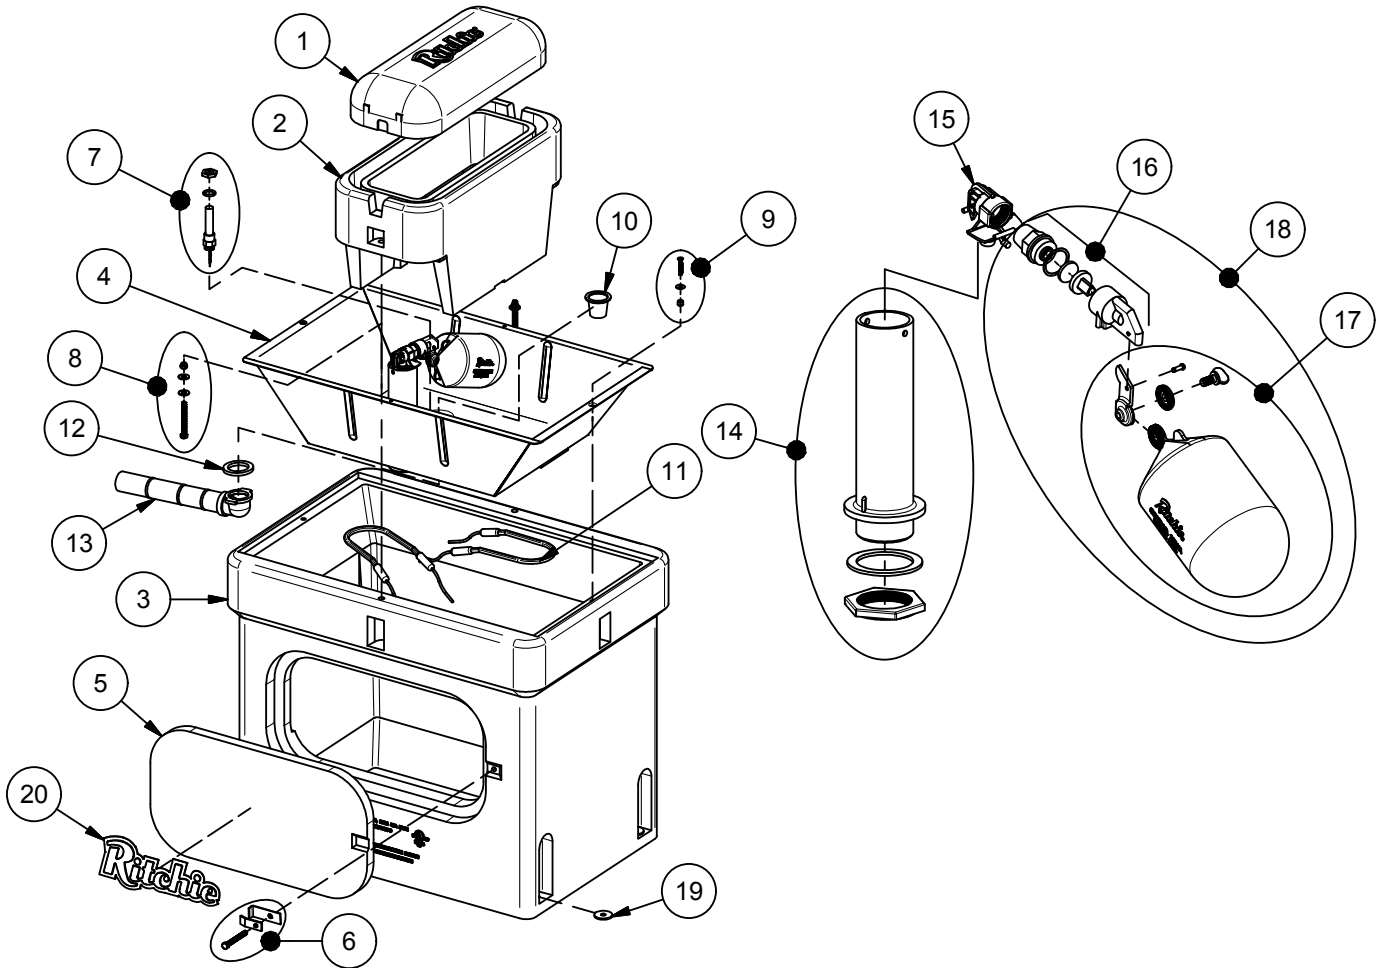

OmniFount 3

Part # 18270

Item	Part #	Description	Qty	Item	Part #	Description	Qty
1	18418	Omni 3 Cover	1	15	11514	Valve Bracket 3/4" pkg	1 pkg
2	18345	Omni 3 Frame pkg	1 pkg	16	15377	Green Male Valve 3/4" pkg	1 pkg
	18346	Omni 3 Cover & Frame pkg	1 pkg	17	18314	Float with Hardware pkg	1 pkg
3	18272	Omni 3 Casing	1		18313	Hardware for Float pkg	1 pkg
4	18342	Omni 3 Trough	1 pkg	18	16993	Green Valve & Float pkg	1 pkg
5	16562	Access Panel 10"x20"	1	19	18318	Bolt Down Washer (4/pkg)	2 pkg
6	18147	Access Panel Hardware pkg	1 pkg	20	18653	Ritchie Decal 12" (1/pkg)	1 pkg
7	16534	Fenwal Thermostat SS pkg	1 pkg	NS	12583	Valve Supply Line pkg	1 pkg
	18320	O-Ring Fenwal (6/pkg)	1 pkg	NS	13830	Cable Htr 120V 48W (1/pkg)	1 pkg
	18074	Nut Brass Fenwal (6/pkg)	1 pkg	NS	16554	Omni 3 Accessory pkg	1 pkg
8	18319	Frame Bolt & Wshr SS(2/pkg)	1 pkg	NS	16523	Seal Foam 1/4"x3/4"x25' Roll	1
9	18095	Trough Screw & Nut SS (2/pkg)	1 pkg	NS	14866	Seal Foam 1/2"x3/4"x10' Roll	1
10	18628	Drain Plug (2/pkg)	1 pkg				
11	11419	Heater 120V 250W (1/pkg)	2 pkg		18273	OMNI 3 240V	
12	18075	Drain Washer (6/pkg)	1 pkg	NS	11403	Heater 240V 300W (1/pkg)	2 pkg
13	11472	Drain Pipe with Elbow	1	NS	16424	Cable Htr 240V 48W (1/pkg)	1 pkg
14	16629	Standpipe pkg	1 pkg				