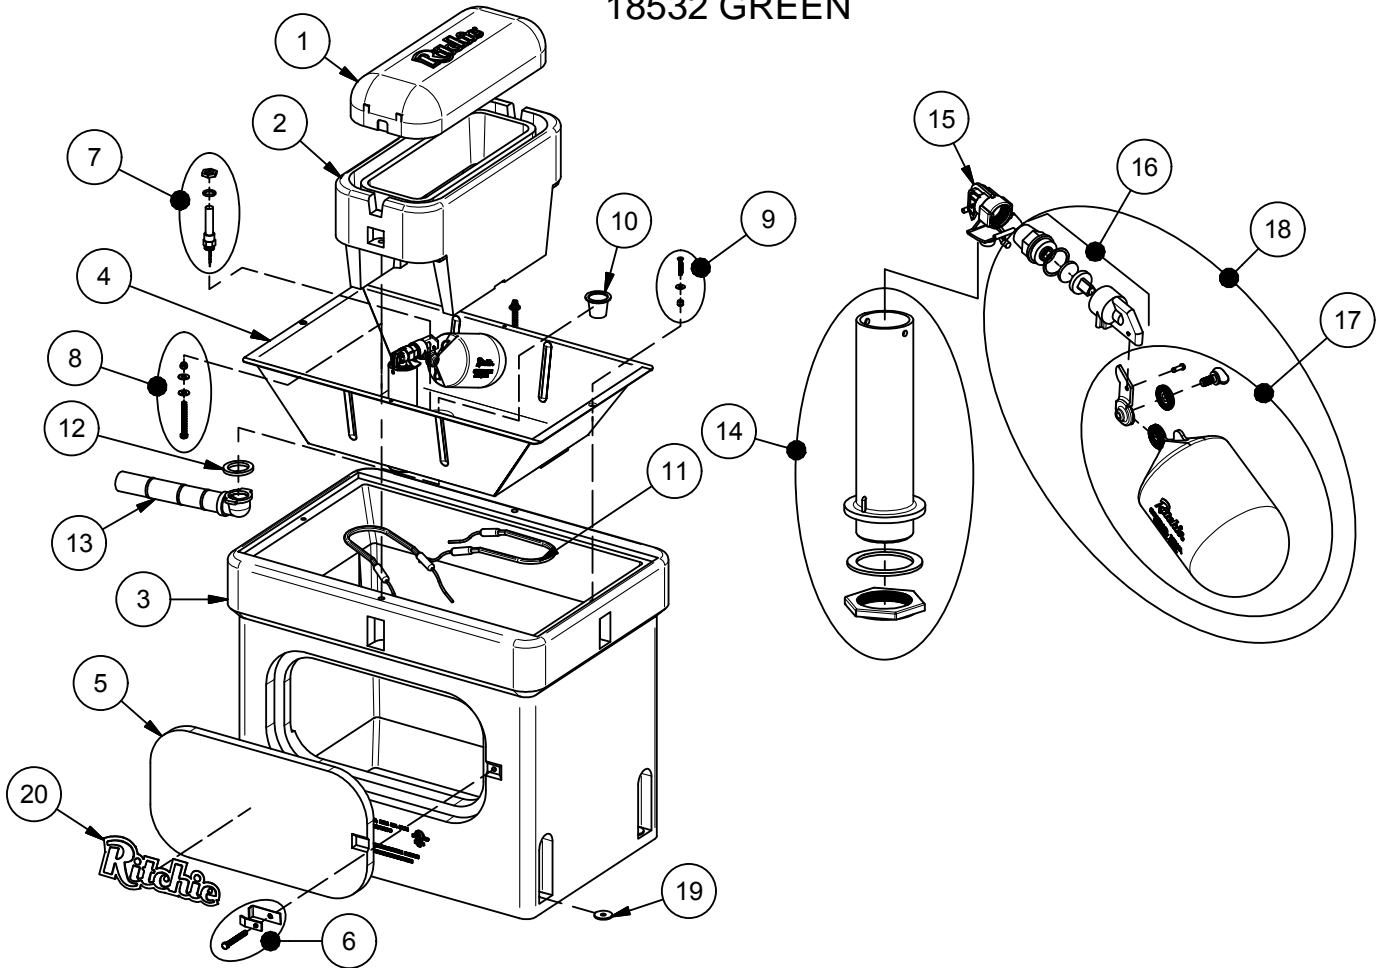

OmniFount 3

18532 GREEN

Item	Part #	Description	Qty	Item	Part #	Description	Qty
1	18530	Omni 3 Cover	1	15	11514	Valve Bracket 3/4" pkg	1 pkg
2	18531	Omni 3 Frame pkg	1 pkg	16	15377	Green Male Valve 3/4" pkg	1 pkg
	N/A	Omni 3 Cover & Frame pkg	1 pkg	17	18314	Float with Hardware pkg	1 pkg
3	18529	Omni 3 Casing	1		18313	Hardware for Float pkg	1 pkg
4	18342	Omni 3 Trough	1 pkg	18	16993	Green Valve & Float pkg	1 pkg
5	18501	Access Panel 10"x20"	1	19	18318	Bolt Down Washer (4/pkg)	2 pkg
6	18147	Access Panel Hardware pkg	1 pkg	20	18653	Ritchie Decal 12" (1/pkg)	1 pkg
7	16534	Fenwal Thermostat SS pkg	1 pkg	NS	12583	Valve Supply Line pkg	1 pkg
	18320	O-Ring Fenwal (6/pkg)	1 pkg	NS	13830	Cable Htr 120V 48W (1/pkg)	1 pkg
	18074	Nut Brass Fenwal (6/pkg)	1 pkg	NS	16554	Omni 3 Accessory pkg	1 pkg
8	18319	Frame Bolt & Wshr SS(2/pkg)	1 pkg	NS	16523	Seal Foam 1/4"x3/4"x25' Roll	1
9	18095	Trough Screw & Nut SS (2/pkg)	1 pkg	NS	14866	Seal Foam 1/2"x3/4"x10' Roll	1
10	18628	Drain Plug (2/pkg)	1 pkg				
11	11419	Heater 120V 250W (1/pkg)	2 pkg		18533	OMNI 3 GREEN 240V	
12	18075	Drain Washer (6/pkg)	1 pkg	NS	11403	Heater 240V 300W (1/pkg)	2 pkg
13	11472	Drain Pipe with Elbow	1	NS	16424	Cable Htr 240V 48W (1/pkg)	1 pkg
14	16629	Standpipe pkg	1 pkg				