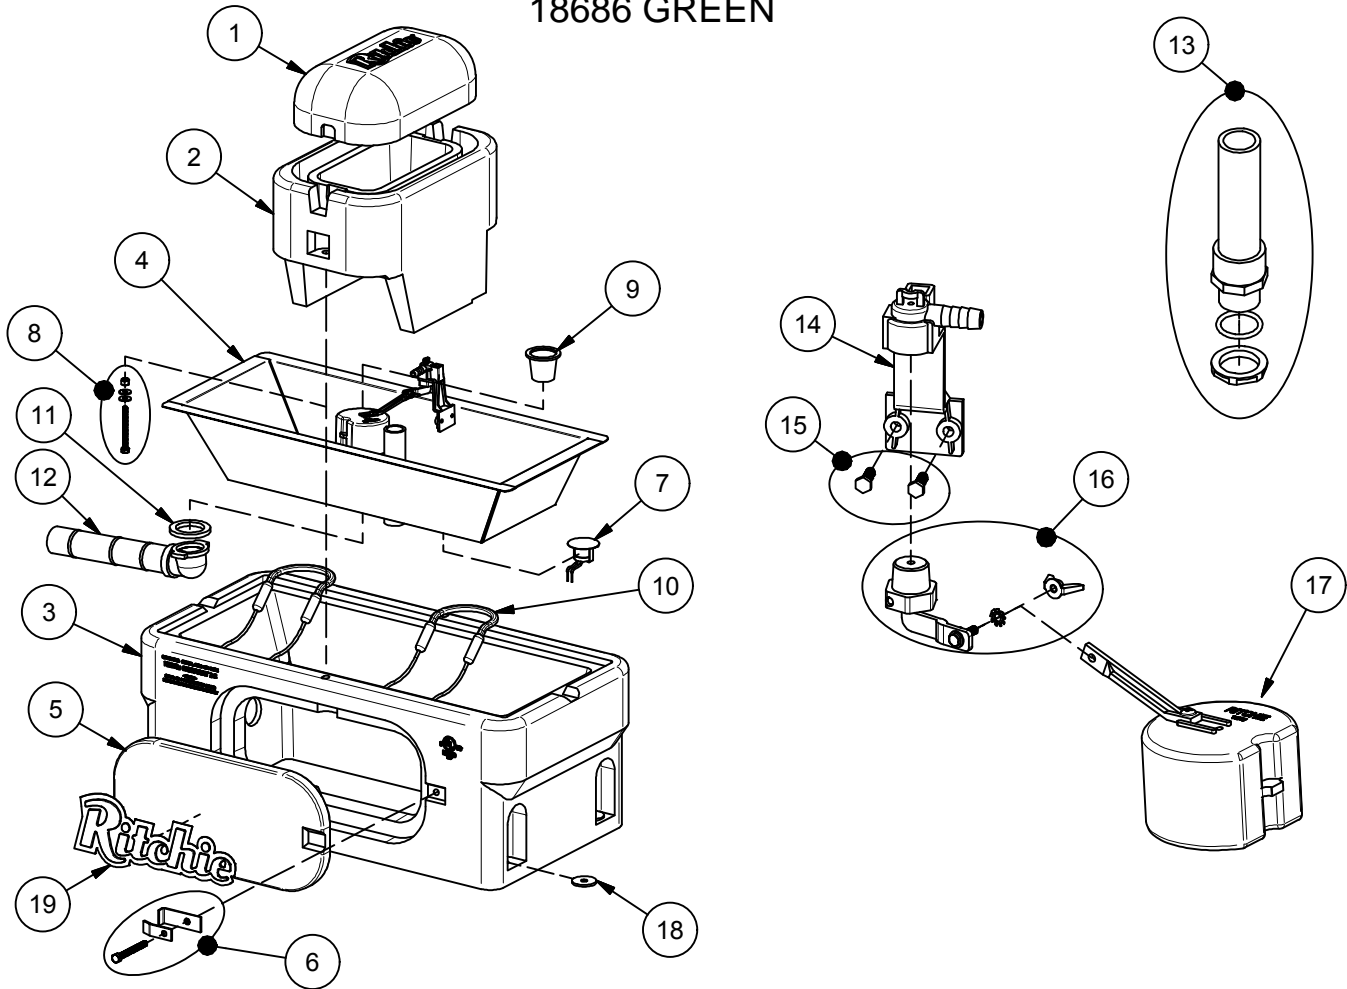

OmniFount 2 SP

18686 GREEN

Item	Part #	Description	Qty	Item	Part #	Description	Qty
1	18524	Omni 2 Cover	1	14	11515	Valve Bracket 1/2" w/ Scrws pkg	1 pkg
2	18525	Omni 2 Frame pkg	1 pkg	15	18066	Screws Valve Bracket (6/ pkg)	1 pkg
	N/A	Omni 2 Cover & Frame pkg	1 pkg	16	12575	Red Valve 1/2" pkg	1 pkg
3	18688	Omni 2 SP Casing	1	17	13613	Float with Short Arm pkg	1 pkg
4	16616	Omni 2 Trough	1 pkg	18	18318	Bolt Down Washer (4/pkg)	1 pkg
5	18502	Access Panel 6"x14"	1	19	18653	Ritchie Decal 12" (1/pkg)	1 pkg
6	18147	Access Panel Hardware pkg	1 pkg	NS	13830	Cable Htr 120V 48W (1/pkg)	1 pkg
7	11885	Disc Thermostat pkg	1 pkg	NS	16627	Omni 2 Accessory pkg	1 pkg
8	18266	Frame Bolt,nut&wshr SS(3/pkg)	1 pkg	NS	16523	Seal Foam 1/4"x3/4"x25' Roll	1
9	18628	Drain Plug (2/pkg)	1 pkg	NS	14866	Seal Foam 1/2"x3/4"x10' Roll	1
10	14150	Heater 120V 125W (1/pkg)	2 pkg				
11	18075	Drain Washer (6/pkg)	1 pkg		18687	OMNI 2 SP GREEN 240V	
12	11471	Drain Pipe with Elbow	1	NS	16664	Heater 240V 200W (1/pkg)	2 pkg
13	16866	Standpipe pkg	1 pkg	NS	16424	Cable Htr 240V 48W (1/pkg)	1 pkg