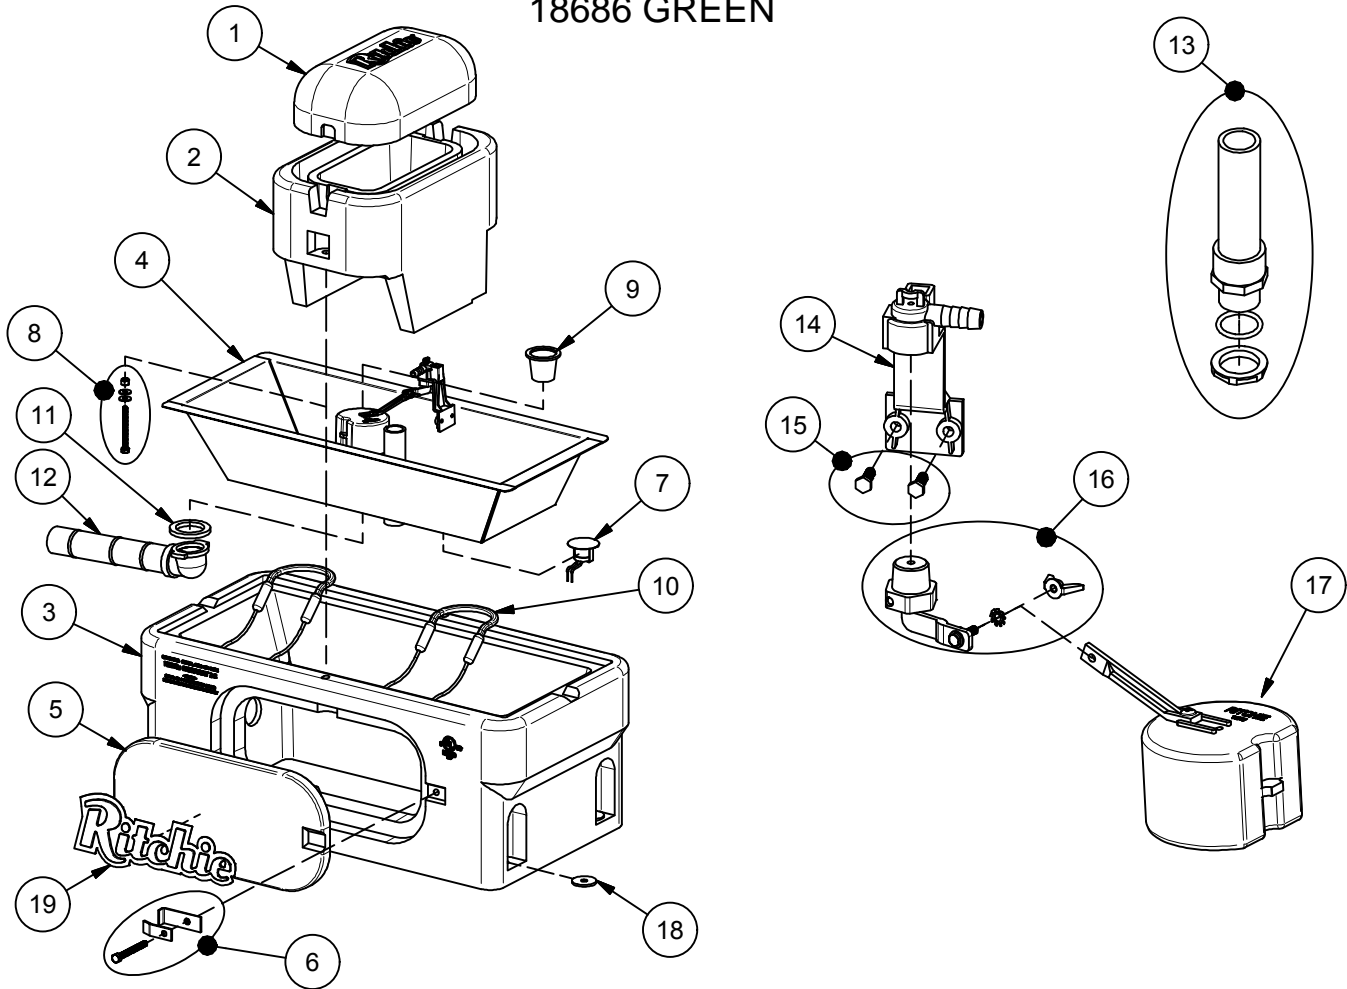

# OmniFount 2 SP

18686 GREEN

Item	Part #	Description	Qty	Item	Part #	Description	Qty
1	18524	Omni 2 Cover	1	14	11515	Valve Bracket 1/2" w/ Scrws pkg	1 pkg
2	18525	Omni 2 Frame pkg	1 pkg	15	18066	Screws Valve Bracket (6/ pkg)	1 pkg
	N/A	Omni 2 Cover & Frame pkg	1 pkg	16	12575	Red Valve 1/2" pkg	1 pkg
3	18688	Omni 2 SP Casing	1	17	13613	Float with Short Arm pkg	1 pkg
4	16616	Omni 2 Trough	1 pkg	18	18318	Bolt Down Washer (4/pkg)	1 pkg
5	18502	Access Panel 6"x14"	1	19	18653	Ritchie Decal 12" (1/pkg)	1 pkg
6	18147	Access Panel Hardware pkg	1 pkg	NS	13830	Cable Htr 120V 48W (1/pkg)	1 pkg
7	11885	Disc Thermostat pkg	1 pkg	NS	16627	Omni 2 Accessory pkg	1 pkg
8	18266	Frame Bolt,nut&wshr SS(3/pkg)	1 pkg	NS	16523	Seal Foam 1/4"x3/4"x25' Roll	1
9	18628	Drain Plug (2/pkg)	1 pkg	NS	14866	Seal Foam 1/2"x3/4"x10' Roll	1
10	14150	Heater 120V 125W (1/pkg)	2 pkg				
11	18075	Drain Washer (6/pkg)	1 pkg		18687	OMNI 2 SP GREEN 240V	
12	11471	Drain Pipe with Elbow	1	NS	16664	Heater 240V 200W (1/pkg)	2 pkg
13	16866	Standpipe pkg	1 pkg	NS	16424	Cable Htr 240V 48W (1/pkg)	1 pkg