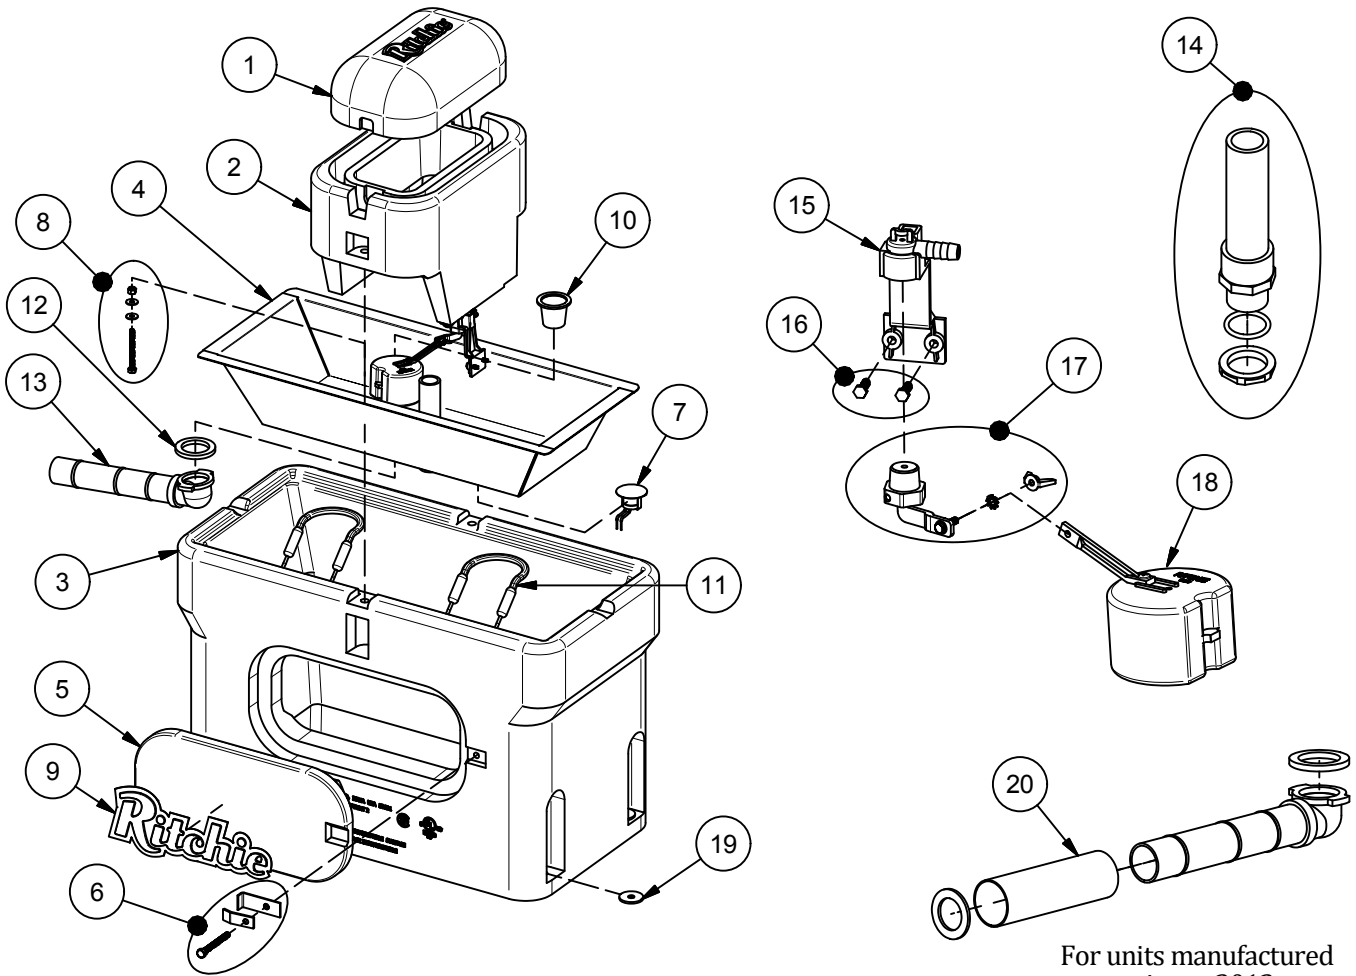

OmniFount 2 GREEN

Part # 18526

For units manufactured prior to 2012.

Item	Part #	Description	Qty	Item	Part #	Description	Qty
1	18524	Omni 2 Cover Green	1	15	11515	Valve Bracket 1/2" w/ Scrws pkg	1 pkg
2	18525	Omni 2 Frame pkg Green	1 pkg	16	18066	Screws Valve Bracket (6/ pkg)	1 pkg
3	18523	Omni 2 Casing Green	1	17	12575	Red Valve 1/2" pkg	1 pkg
4	16616	Omni 2 Trough	1 pkg	18	13613	Float with Short Arm pkg	1 pkg
5	18502	Access Panel 6"x14" Green	1	19	18318	Bolt Down Washer (4/pkg)	1 pkg
6	18147	Access Panel Hardware pkg	1 pkg	20	17500	Drain Pipe Guard	1
7	11885	Disc Thermostat pkg	1 pkg	NS	13830	Cable Htr 120V 48W (1/pkg)	1 pkg
8	18266	Frame Bolt,nut&wshr SS(3/pkg)	1 pkg	NS	16627	Omni 2 Accessory pkg	1 pkg
9	18653	Ritchie Decal 12" (1/pkg)	1 pkg	NS	16523	Seal Foam 1/4"x3/4"x25' Roll	1
10	18628	Drain Plug (2/pkg)	1 pkg	NS	14866	Seal Foam 1/2"x3/4"x10' Roll	1
11	14150	Heater 120V 125W (1/pkg)	2 pkg				
12	18075	Drain Washer (6/pkg)	1 pkg		18527	OMNI 2 240V Green	
13	11471	Drain Pipe with Elbow	1	NS	16664	Heater 240V 200W (1/pkg)	2 pkg
14	16866	Standpipe pkg	1 pkg	NS	16424	Cable Htr 240V 48W (1/pkg)	1 pkg