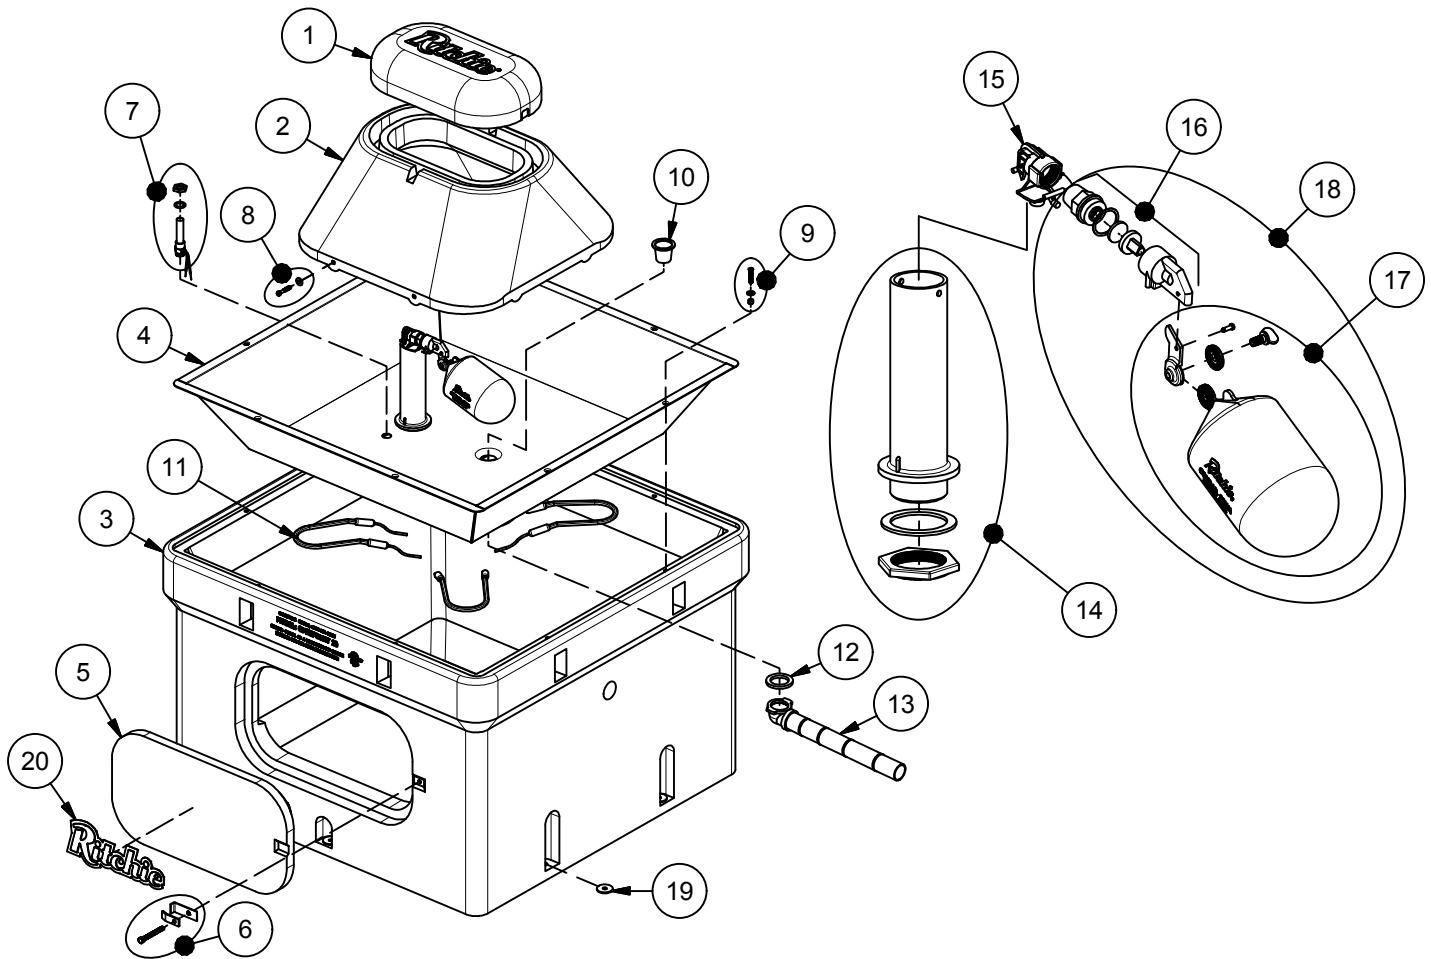

OmniFount 10

Part # 18460

Item	Part #	Description	Qty	Item	Part #	Description	Qty
1	18462	Omni 10 Cover	1	15	11514	Valve Bracket 3/4" pkg	1 pkg
2	18464	Omni 10 Frame	1	16	15377	Green Male Valve 3/4" pkg	1 pkg
	18472	Omni 10 Cover & Frame pkg	1 pkg	17	18314	Float with Hardware pkg	1 pkg
3	18466	Omni 10 Casing	1		18313	Hardware for Float pkg	1 pkg
4	18469	Omni 10 Trough pkg	1 pkg	18	16993	Green Valve & Float pkg	1 pkg
5	16562	Access Panel 10"x20"	1	19	18318	Bolt Down Washer (4/pkg)	2 pkg
6	18147	Access Panel Hardware pkg	1 pkg	20	18653	Ritchie Decal 12" (1/pkg)	1 pkg
7	16534	Fenwal Thermostat SS pkg	1 pkg	NS	12583	Valve Supply Line pkg	1 pkg
	18320	O-Ring Fenwal (6/pkg)	1 pkg	NS	13830	Cable Htr 120V 48W (1/pkg)	1 pkg
	18074	Nut Brass Fenwal (6/pkg)	1 pkg	NS	16554	Omni 10 Accessory pkg	1 pkg
8	18471	Frame Bolt & Wshr SS(4/pkg)	1 pkg	NS	16523	Seal Foam 1/4"x3/4"x25' Roll	1
9	18095	Trough Screw & Nut SS (2/pkg)	4 pkg	NS	14866	Seal Foam 1/2"x3/4"x10' Roll	1
10	18628	Drain Plug (2/pkg)	1 pkg				
11	11419	Heater 120V 250W (1/pkg)	4 pkg		18461	OMNI 10 240V	
12	18075	Drain Washer (6/pkg)	1 pkg	NS	11403	Heater 240V 300W (1/pkg)	3 pkg
13	11473	Drain Pipe with Elbow	1	NS	16424	Cable Htr 240V 48W (1/pkg)	1 pkg
14	16629	Standpipe pkg	1 pkg				