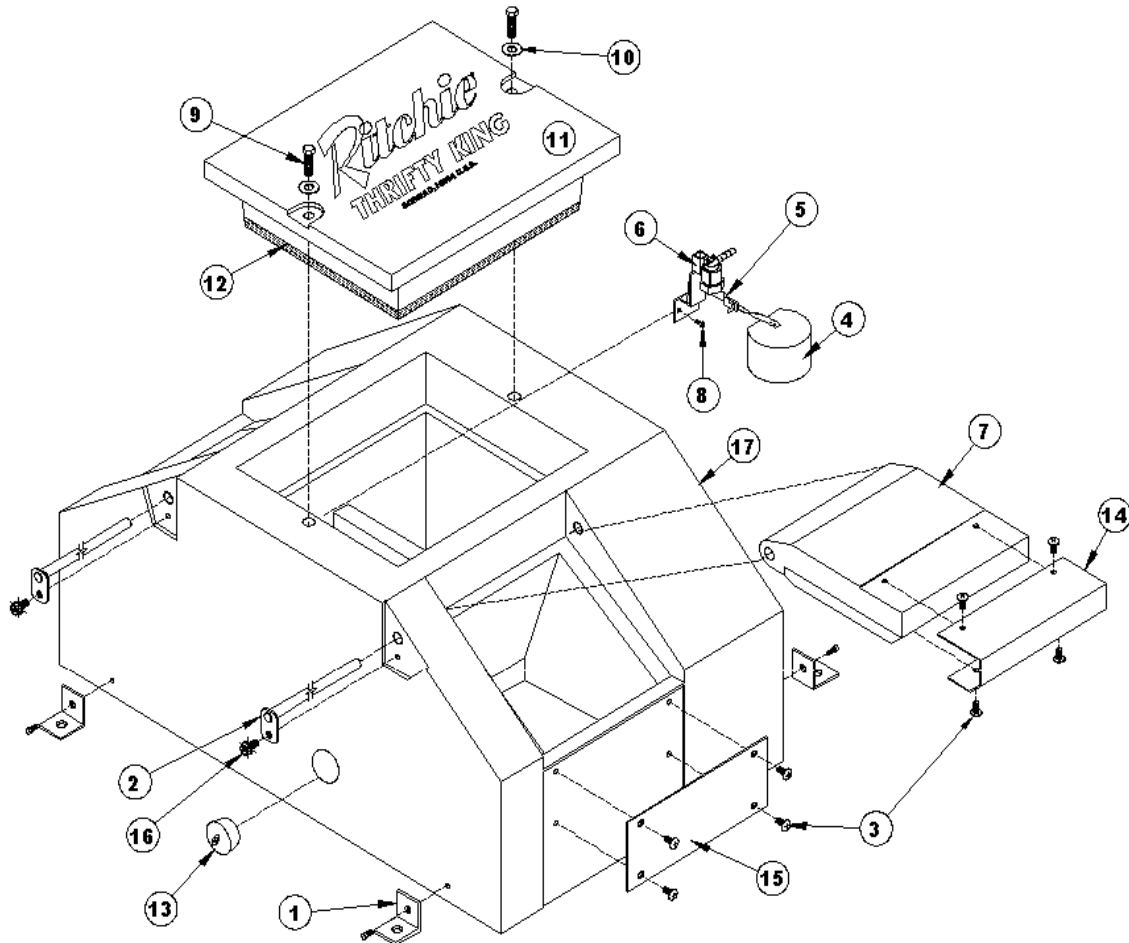

Thrifty King for Swine HG2

Part # 16259

Item	Part #	Description	Qty	Item	Part #	Description	Qty
1	13775	SS Hold Down Angles. (4/Pkg)	1 Pkg.	12	14866	Weather Stripping 10 ft Roll	1
2	16324	Hinge Rod – TKHG2	2	13	18219	Drain #11 Plug Pkg.	1 Pkg.
3	18071	¼-20 x ½ Truss Head Screw 6/Pkg.	1 Pkg.	14	16264	Guard – Lid TK Hog	2
4	13613	Float W/ Short Arm	1 Pkg.	15	16265	Guard – Base TK Hog	2
5	12575	½" Red Valve Pkg.	1 Pkg.	16	15155	¼-20 x ½ Hex Head Screw 10/Pkg.	1 Pkg.
6	11515	½" Valve Bracket Pkg.	1 Pkg.	17	16577	Foamed Base	1
7	16266	Lifting Lid-TKHG W/Guard	2	NS	15930	3/8" Hose Clamp Pkg. SS	1 Pkg.
8	18066	10-24 x ¾ Hex Head Screw SS 6/Pkg.	1 Pkg.	NS	12420	Hose – 3/8" x 25 ft	1
9	18069	3/8"-16 x 1-1/4 Bolt SS 6/Pkg.	1 Pkg.	NS	14859	Pipe Insulation TK	1
10	18073	3/8" Flat Washer SS 6/Pkg.	1 Pkg.	NS	16263	Complete Accessory Pkg.	1 Pkg.
11	16267	Access Cover TKHG2 W/Seal	1	NS	14261	3/8" Anchor Bolt SS-Not Included	2 Pkg.

NS = Not Shown

Italicized text = Not Included or optional configuration add-ons