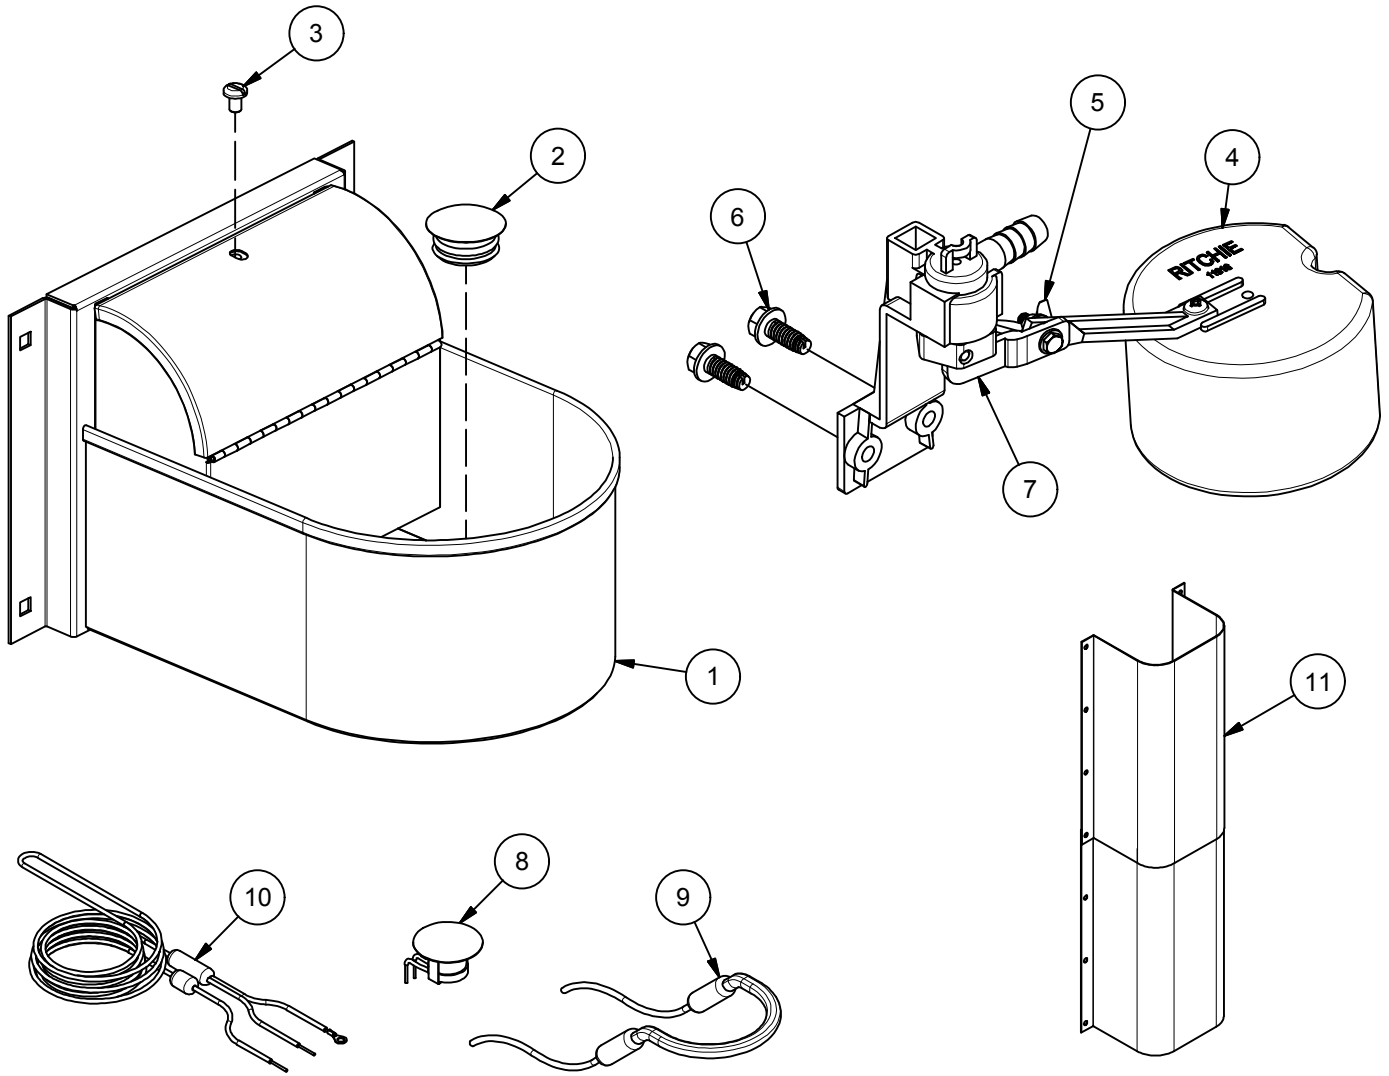

StallFount 125

Part # 18082

Item	Part #	Description	Qty	Item	Part #	Description	Qty
1	18083	SF Trough Complete	1	8	11885	Disc Thermostat pkg	1 pkg
2	18221	SF Trough Plug	1	9	14150	Heater 120V 125W pkg	1 pkg
3	18080	SF Cover Screw	1 pkg	10	13830	Cable Heater 120V 48W pkg	1 pkg
4	13613	Float with Short Arm pkg	1 pkg	11	18092	Shroud Set	1 pkg
5	12576	Screw, Star Wshr & Wingnut pkg	1 pkg	NS	18613	Adapter 1/2" x 3/8" HB	1 pkg
6	11515	Valve Bracket w/ screw pkg	1 pkg	NS	15930	Hose Clamp 7/8" SS (5/pkg)	1 pkg
7	13597	Green Valve 1/2" pkg	1 pkg	NS	18228	SF Accessory pkg	1 pkg