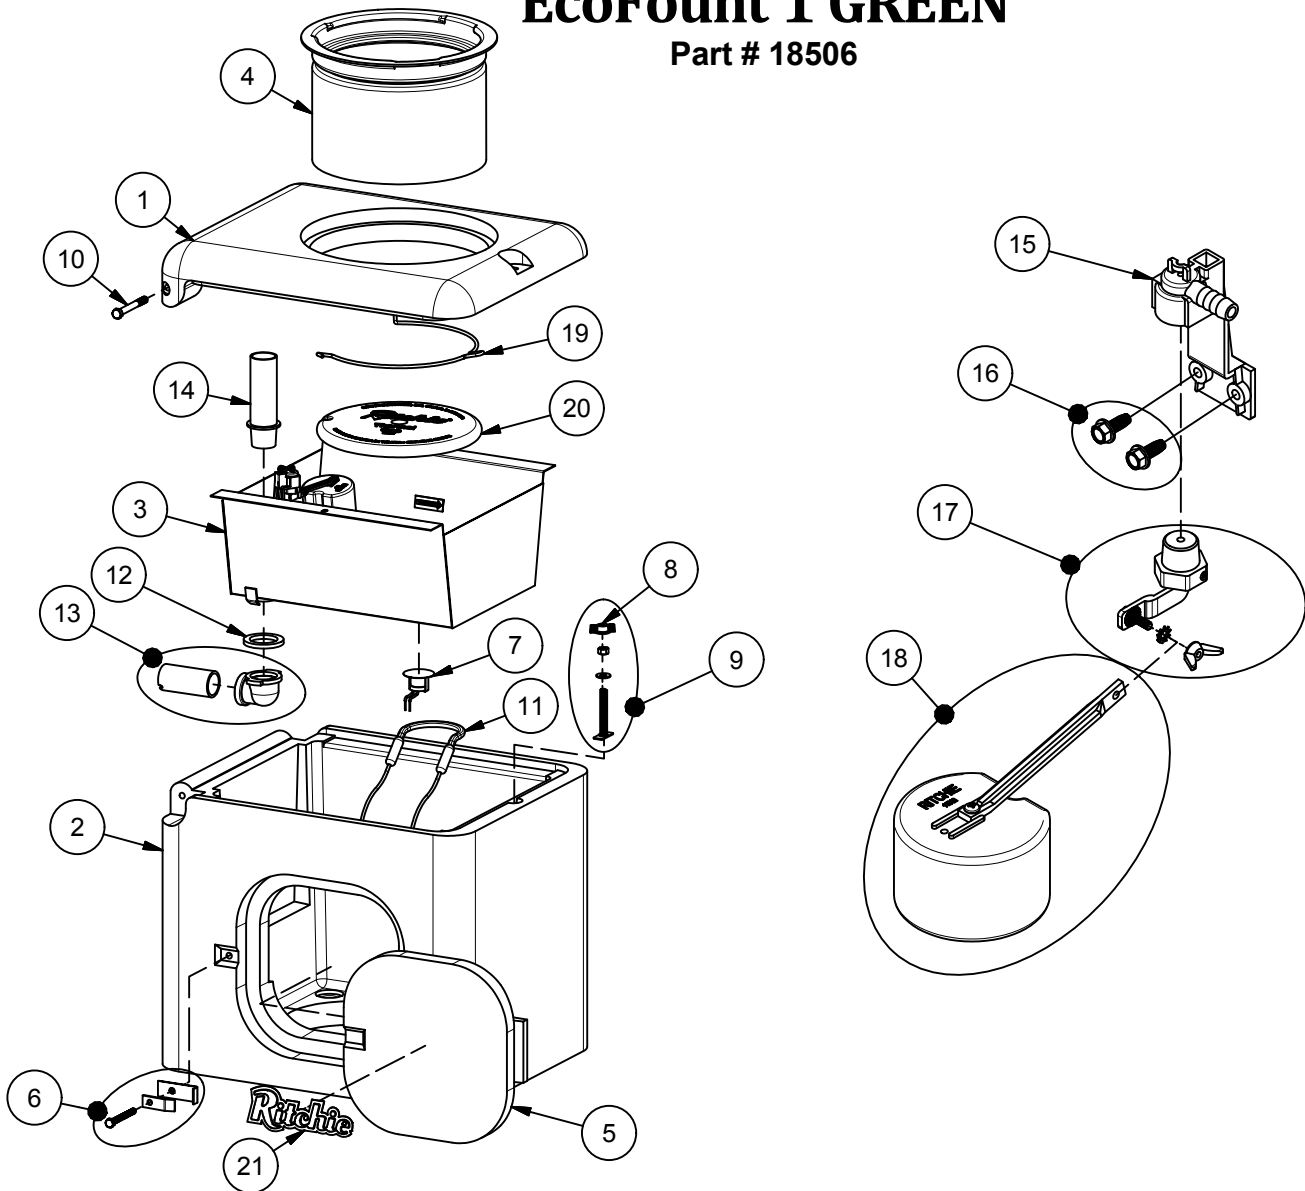

# EcoFount 1 GREEN

Part # 18506

| Item | Part # | Description                     | Qty   | Item | Part # | Description                    | Qty   |
|------|--------|---------------------------------|-------|------|--------|--------------------------------|-------|
| 1    | 18508  | EcoFount 1 Top Green            | 1     | 16   | 15154  | Screws Valve Bracket (10/ pkg) | 1 pkg |
| 2    | 18505  | EcoFount 1 Casing Green         | 1     | 17   | 12575  | Red Valve 1/2" pkg             | 1 pkg |
| 3    | 18437  | EcoFount 1 Trough               | 1 pkg | 18   | 12836  | Float with Long Arm pkg        | 1 pkg |
| 4    | 18489  | Drinkwell W/ Ring pkg Green     | 1 pkg | 19   | 17963  | Retaining Ring SS              | 1     |
| 5    | 18500  | Access Panel 10" x 10" Green    | 1     | 20   | 17976  | Thermal Cap Green              | 1     |
| 6    | 18147  | Access Panel Hardware pkg       | 1 pkg | 21   | 18655  | Ritchie Decal 7.5" (1/pkg)     | 1 pkg |
| 7    | 11885  | Disc Thermostat pkg             | 1 pkg | NS   | 18318  | Bolt Down Washer (4/pkg)       | 1 pkg |
| 8    | 18451  | Wing Nut 3/8" Nylon (4/pkg)     | 1 pkg | NS   | 13830  | Cable Htr 120V 48W (1/pkg)     | 1 pkg |
| 9    | 18448  | T-Bolt w/ Wingnut 3/8" pkg      | 1 pkg | NS   | 18429  | EcoFount 1 Accessory pkg       | 1 pkg |
| 10   | 18452  | Bolt 3/8"x3" SS (2/pkg)         | 1 pkg | NS   | 14866  | Seal Foam 1/2"x3/4"x10' Roll   | 1     |
| 11   | 14150  | Heater 120V 125W (1/pkg)        | 1 pkg |      |        |                                |       |
| 12   | 18075  | Drain Washer (6/pkg)            | 1 pkg |      | 18507  | EcoFount 1 240V Green          |       |
| 13   | 16172  | Drain Pipe with Elbow           | 1     | NS   | 16664  | Heater 240V 200W (1/pkg)       | 1 pkg |
| 14   | 14647  | Drain Plug Overflow             | 1     | NS   | 16424  | Cable Htr 240V 48W (1/pkg)     | 1 pkg |
| 15   | 11515  | Valve Bracket 1/2" w/ Scrws pkg | 1 pkg |      |        |                                |       |