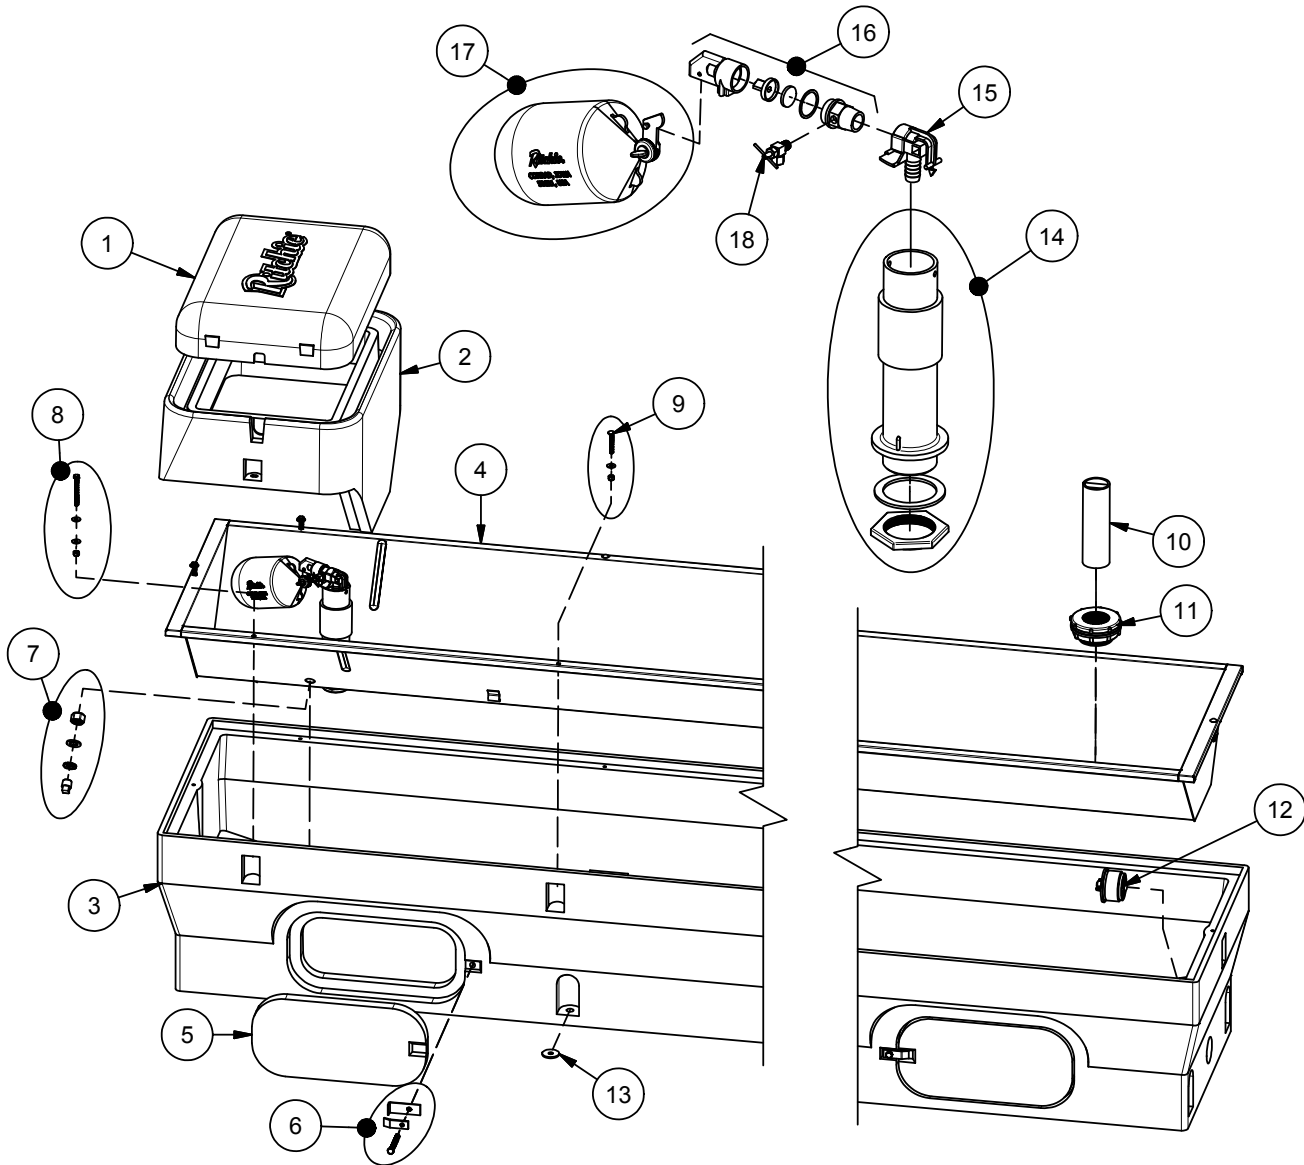

Constant Flow CattleMaster's

480CF - 18262, 840CF - 18263, 1440CF - 18264

Item	Part #	Description	Qty	Item	Part #	Description	Qty
1	18428	CM Cover	1	11	17679	CM Bulkhead fitting 2"	1
2	18349	CM Frame	1	12	18470	Drain Plug Ritchie 3"	1 pkg
	18350	CM Cover & Frame pkg	1 pkg	13	18318	Bolt Down Washer (4/pkg)	Varies
3		CM Casing (See Heated for Part#)		14	18181	CM Standpipe pkg	1 pkg
4		CM Trough (See Heated for Part #)		15	11514	Valve Bracket 3/4" pkg	1 pkg
5	16621	Access Panel 6"x14"	Varies	16	16891	Red Male Valve w/ Petcock pkg	1 pkg
6	18147	Access Panel Hardware pkg	Varies		11142	Red Male Valve w/o Petcock pkg	1 pkg
7	18316	Fenwal Replacement Plug pkg	1 pkg	17	18314	Float with Hardware pkg	1 pkg
8	18471	Frame Bolt & Wshr SS(4/pkg)	1 pkg		18313	Hardware for Float pkg	1 pkg
9	18265	Trough Bolt & Nut SS (5/pkg)	Varies	18	11793	Petcock Valve pkg	1 pkg
10	12154	Constant Flow Overflow Pipe 2"	1	NS	12583	Cattle Valve Supply Line pkg	1 pkg