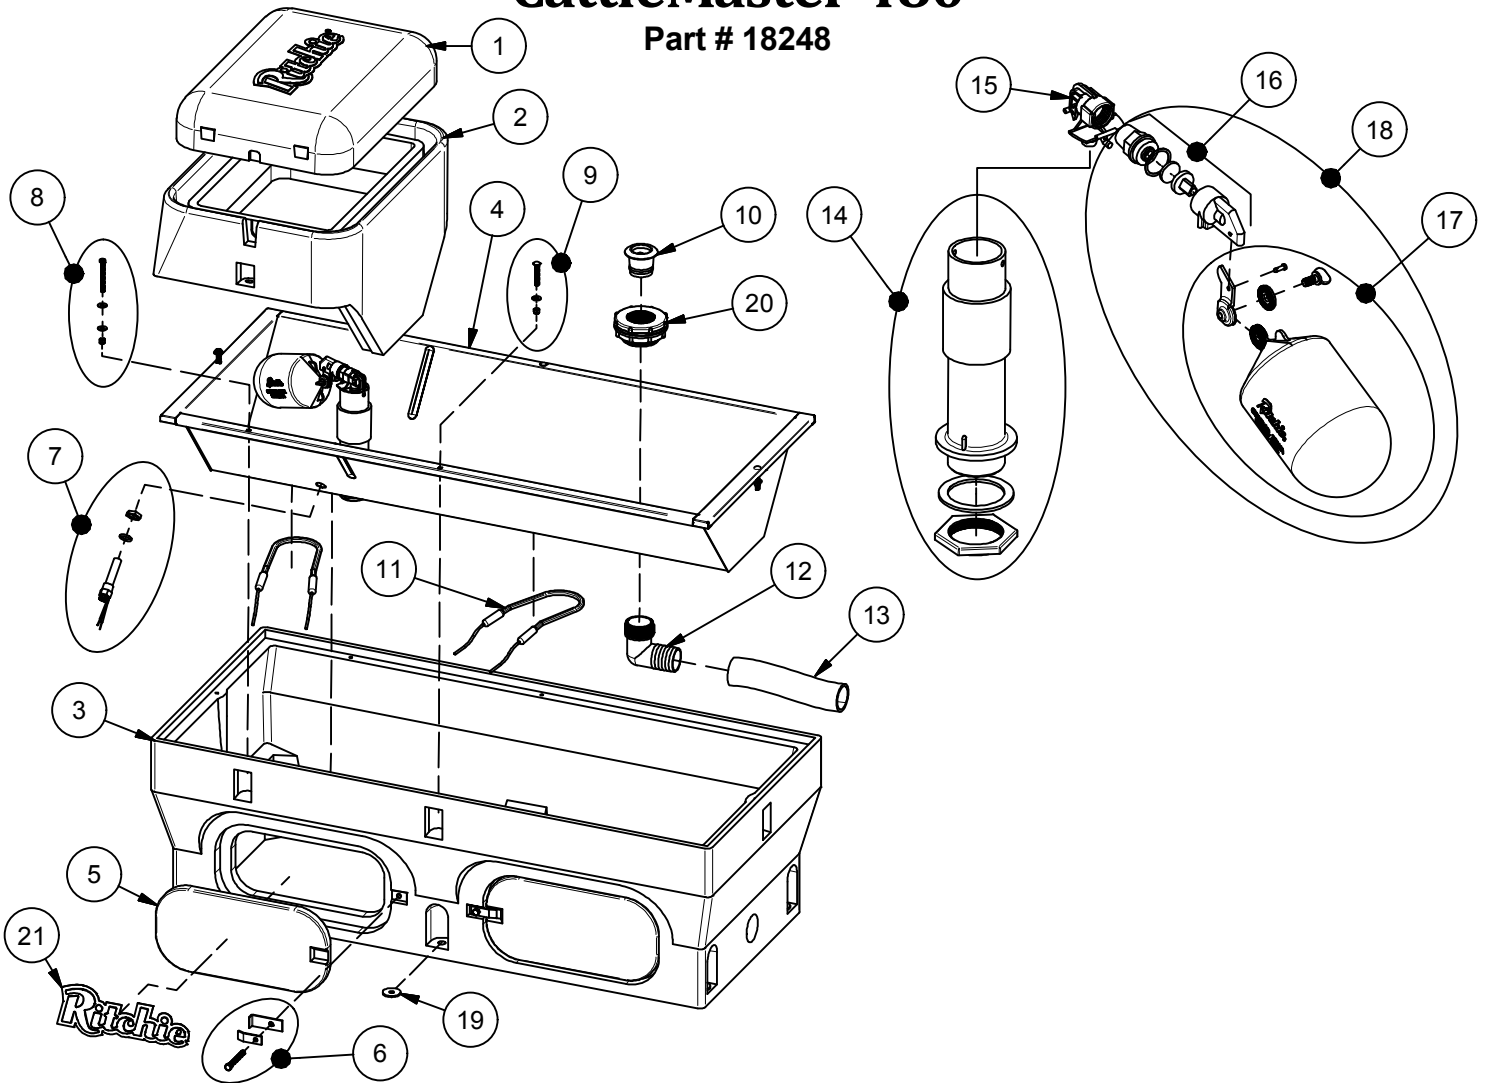

# CattleMaster 480

Part # 18248

Item	Part #	Description	Qty	Item	Part #	Description	Qty
1	18428	CM Cover	1	14	18181	CM Standpipe pkg	1 pkg
2	18349	CM Frame pkg	1 pkg	15	11514	Valve Bracket 3/4" pkg	1 pkg
	18350	CM Cover & Frame pkg	1 pkg	16	11101	Red Male Valve 3/4" pkg	1 pkg
3	18250	CM 480 Casing	1	17	18314	Float with Hardware pkg	1 pkg
4	16780	CM 480 Trough pkg	1 pkg		18313	Hardware for Float pkg	1 pkg
5	16621	Access Panel 6"x14"	2	18	16991	Red Valve & Float pkg	1 pkg
6	18147	Access Panel Hardware pkg	2 pkg	19	18318	Bolt Down Washer (4/pkg)	2 pkg
7	16534	Fenwal Thermostat SS pkg	1 pkg	20	17679	CM Bulkhead fitting 2"	1
	18320	O-Ring Fenwal (6/pkg)	1 pkg	21	18653	Ritchie Decal 12" (1/pkg)	1 pkg
	18074	Nut Brass Fenwal (6/pkg)	1 pkg	NS	12583	Valve Supply Line pkg	1 pkg
8	18266	Frame Bolt & Wshr SS(3/pkg)	1 pkg	NS	13830	Cable Htr 120V 48W (1/pkg)	1 pkg
9	18265	Trough Bolt & Nut SS (5/pkg)	1 pkg	NS	18329	CM 480 Accessory pkg	1 pkg
10	18338	CM Drain Plug pkg	1 pkg	NS	14866	Seal Foam 1/2"x3/4"x10' Roll	2
11	11419	Heater 120V 250W (1/pkg)	2 pkg				
12	17678	Drain Elbow Fitting	1		18251	CM 480 240V	
13	17677	Drain Tube 10"	1	NS	11403	Heater 240V 300W (1/pkg)	2 pkg
				NS	16424	Cable Htr 240V 48W (1/pkg)	1 pkg