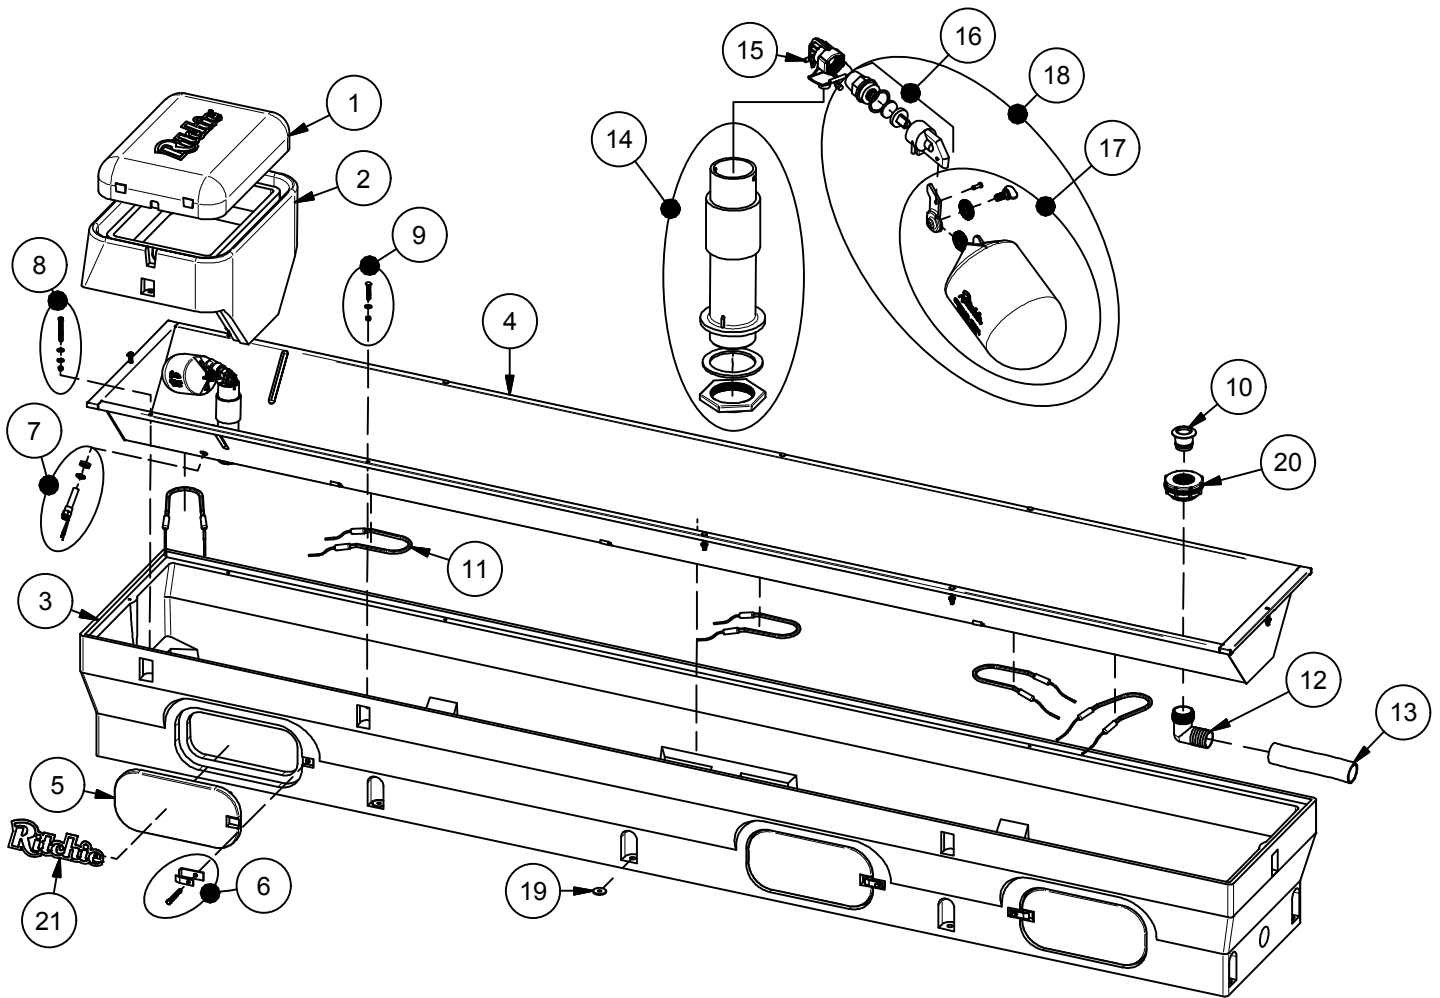

CattleMaster 1440

Part # 18252

Item	Part #	Description	Qty	Item	Part #	Description	Qty
1	18428	CM Cover	1	14	18181	CM Standpipe pkg	1 pkg
2	18349	CM Frame pkg	1 pkg	15	11514	Valve Bracket 3/4" pkg	1 pkg
	18350	CM Cover & Frame pkg	1 pkg	16	11101	Red Male Valve 3/4" pkg	1 pkg
3	18657	CM 1440 Casing Frame End	1	17	18314	Float with Hardware pkg	1 pkg
4	16791	CM 1440 Trough pkg	1 pkg		18313	Hardware for Float pkg	1 pkg
5	16621	Access Panel 6"x14"	3	18	16991	Red Valve & Float pkg	1 pkg
6	18147	Access Panel Hardware pkg	3 pkg	19	18318	Bolt Down Washer (4/pkg)	3 pkg
7	16534	Fenwal Thermostat SS pkg	1 pkg	20	17679	CM Bulkhead fitting 2"	1
	18320	O-Ring Fenwal (6/pkg)	1 pkg	21	18653	Ritchie Decal 12" (1/pkg)	1 pkg
	18074	Nut Brass Fenwal (6/pkg)	1 pkg	NS	12583	Valve Supply Line pkg	1 pkg
8	18266	Frame Bolt & Wshr SS(3/pkg)	1 pkg	NS	13830	Cable Htr 120V 48W (1/pkg)	1 pkg
9	18265	Trough Bolt & Nut SS (5/pkg)	2 pkg	NS	18333	CM 1440 Accessory pkg	1 pkg
10	18338	CM Drain Plug pkg	1 pkg	NS	14866	Seal Foam 1/2"x3/4"x10' Roll	3
11	11419	Heater 120V 250W (1/pkg)	5 pkg				
12	17678	Drain Elbow Fitting	1		18255	CM 1440 240V	
13	17677	Drain Tube 10"	1	NS	11403	Heater 240V 300W (1/pkg)	3 pkg
				NS	16424	Cable Htr 240V 48W (1/pkg)	1 pkg