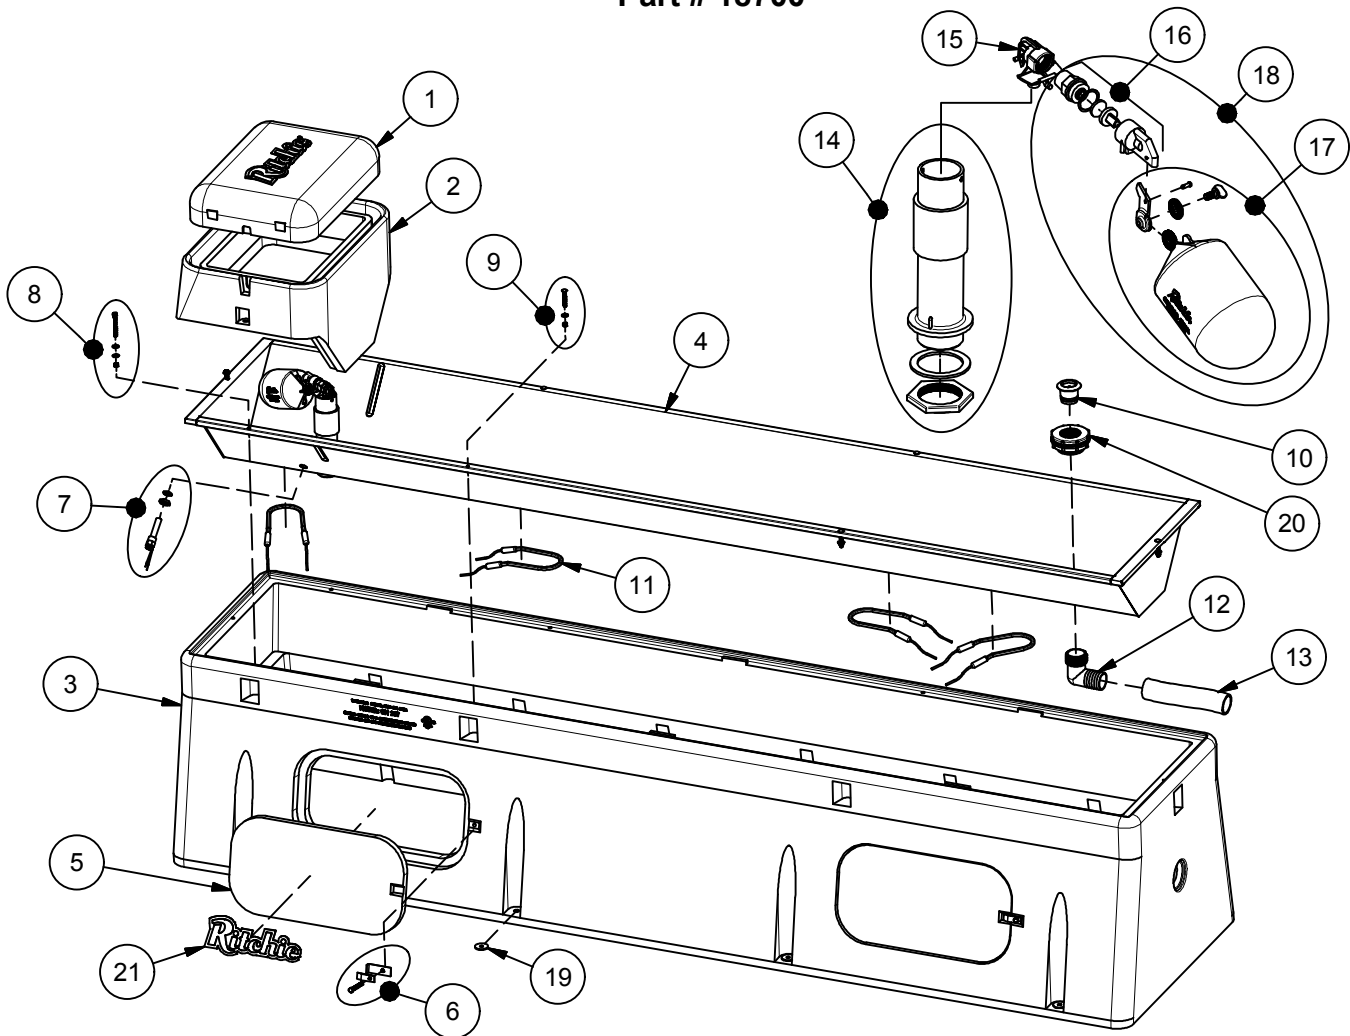

CattleMaster 10T

Part # 18700

Item	Part #	Description	Qty	Item	Part #	Description	Qty
1	18428	CM Cover	1	14	18181	CM Standpipe pkg	1 pkg
2	18349	CM Frame pkg	1 pkg	15	11514	Valve Bracket 3/4" pkg	1 pkg
	18350	CM Cover & Frame pkg	1 pkg	16	11101	Red Male Valve 3/4" pkg	1 pkg
3	18698	CM 10T Casing	1	17	18314	Float with Hardware pkg	1 pkg
4	18696	CM 10T Trough pkg	1 pkg		18313	Hardware for Float pkg	1 pkg
5	16562	Access Panel 10"x20"	2	18	16991	Red Valve & Float pkg	1 pkg
6	18147	Access Panel Hardware pkg	2 pkg	19	18318	Bolt Down Washer (4/pkg)	2 pkg
7	16534	Fenwal Thermostat SS pkg	1 pkg	20	17679	CM Bulkhead fitting 2"	1
	18320	O-Ring Fenwal (6/pkg)	1 pkg	21	18653	Ritchie Decal 12" (1/pkg)	1 pkg
	18074	Nut Brass Fenwal (6/pkg)	1 pkg	NS	12583	Valve Supply Line pkg	1 pkg
8	18266	Frame Bolt & Wshr SS(3/pkg)	1 pkg	NS	13830	Cable Htr 120V 48W (1/pkg)	1 pkg
9	18265	Trough Bolt & Nut SS (5/pkg)	1 pkg	NS	18331	CM 10T Accessory pkg	1 pkg
10	18338	CM Drain Plug pkg	1 pkg	NS	14866	Seal Foam 1/2"x3/4"x10' Roll	2
11	11419	Heater 120V 250W (1/pkg)	4 pkg				
12	17678	Drain Elbow Fitting	1		18701	CM 10T 240V	
13	17677	Drain Tube 10"	1	NS	11403	Heater 240V 300W (1/pkg)	3 pkg
				NS	16424	Cable Htr 240V 48W (1/pkg)	1 pkg