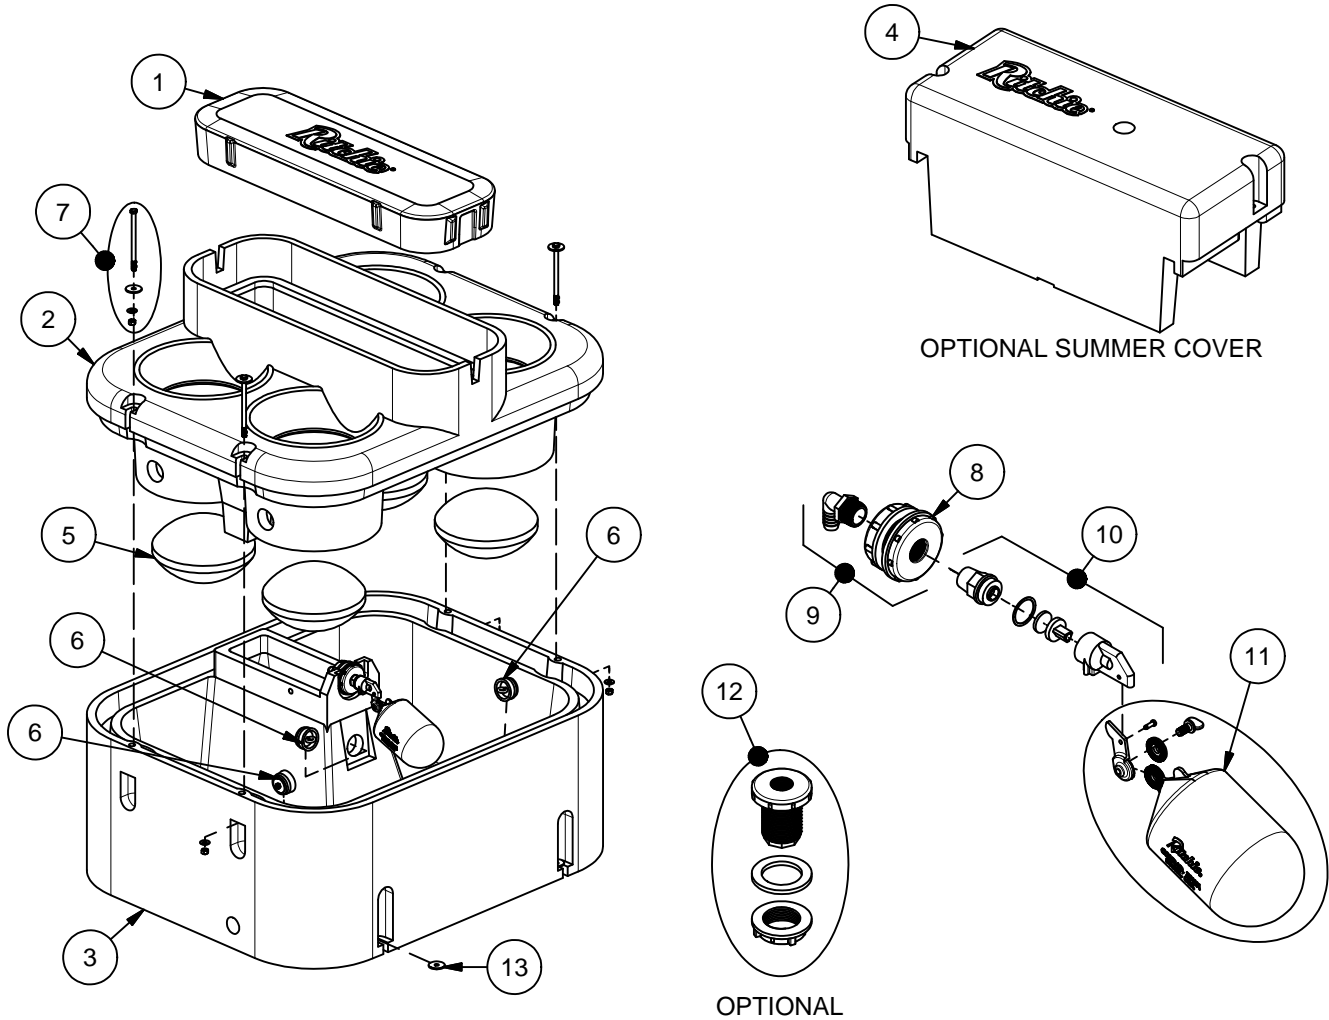

# Thrifty King CT4-2000

Part # 18551 GREEN

Item	Part #	Description	Qty	Item	Part #	Description	Qty
1	18550	Thrifty King CT4 Cover	1	11	18314	Float with Hardware pkg	1 pkg
2	18553	Thrifty King CT4 Top	1		18313	Hardware for Float pkg	1 pkg
3	18549	Thrifty King CT4 Base	1	12	18624	Optional Non-Potable Vlv Adptr	1 pkg
4	18558	Optional TK CT Summer Cover	1	13	18318	Bolt Down Washer (4/pkg)	1 pkg
5	16305	Elliptical Closures	4	NS	14866	Seal Foam 10' Roll	2
6	18219	Drain Plug #11 pkg	3 pkg	NS	14859	Pipe Insulation	1
7	16538	Top Bolt, Wshr, & Nut (2/pkg)	2 pkg	NS	15931	Hose Clamp 1" SS (5/pkg)	1 pkg
8	18625	Bulkhead Fitting 3/4" NPT	1 pkg	NS	18614	Adapter 3/4" x 5/8" HB	1 pkg
9	16898	Bulkhead with Elbow	1 pkg	NS	18155	TK CT 4 Accessory pkg	1 pkg
10	15377	Green Valve 3/4" Male pkg	1 pkg	NS	16646	Opt. Ribbed Elliptical Closures	4