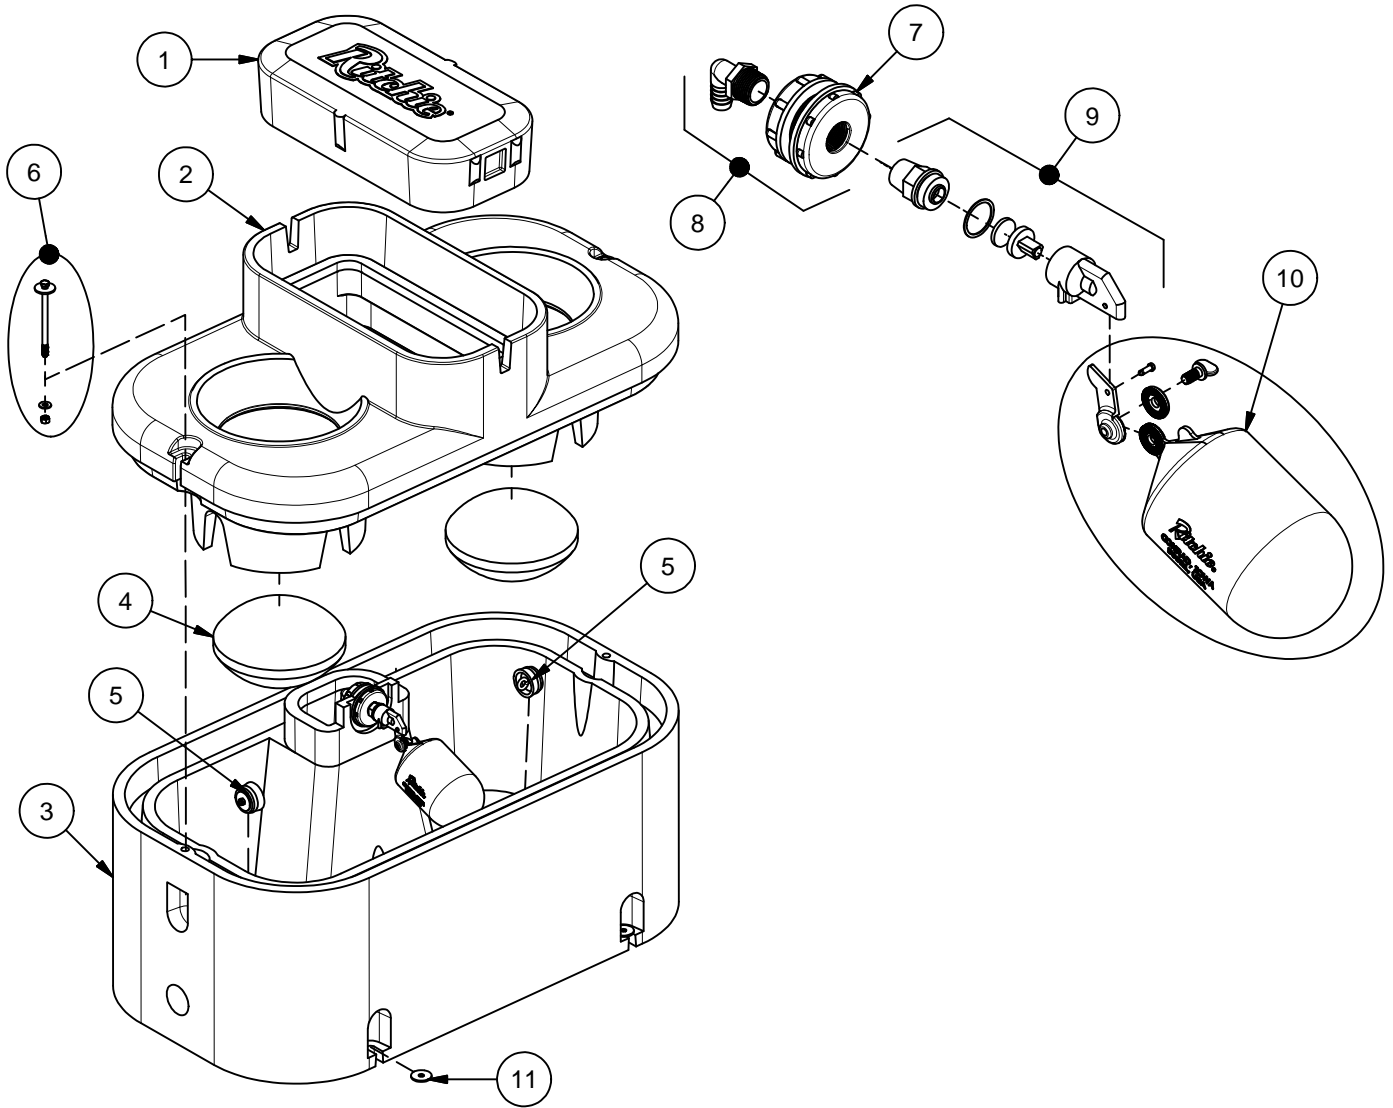

Thrifty King CT2-2000

Part # 16299

Item	Part #	Description	Qty	Item	Part #	Description	Qty
1	16893	Thrifty King CT2 Cover	1	10	18314	Float with Hardware pkg	1 pkg
2	16894	Thrifty King CT2 Top	1		18313	Hardware for Float pkg	1 pkg
3	16895	Thrifty King CT2 Base	1	11	18318	Bolt Down Washer (4/pkg)	1 pkg
4	16305	Elliptical Closures	2	NS	14866	Seal Foam 10' Roll	2
5	18219	Drain Plug #11 pkg	2 pkg	NS	14859	Pipe Insulation	1
6	16538	Top Bolt, Wshr, & Nut (2/pkg)	1 pkg	NS	15931	Hose Clamp 1" SS (5/pkg)	1 pkg
7	17461	Bulkhead Fitting 3/4" NPT	1 pkg	NS	18614	Adapter 3/4" x 5/8" HB	1 pkg
8	16898	Bulkhead with Elbow	1 pkg	NS	18340	TK CT2 Accessory pkg	1 pkg
9	15377	Green Valve 3/4" Male pkg	1 pkg	NS	16646	Opt. Ribbed Elliptical Closures	2