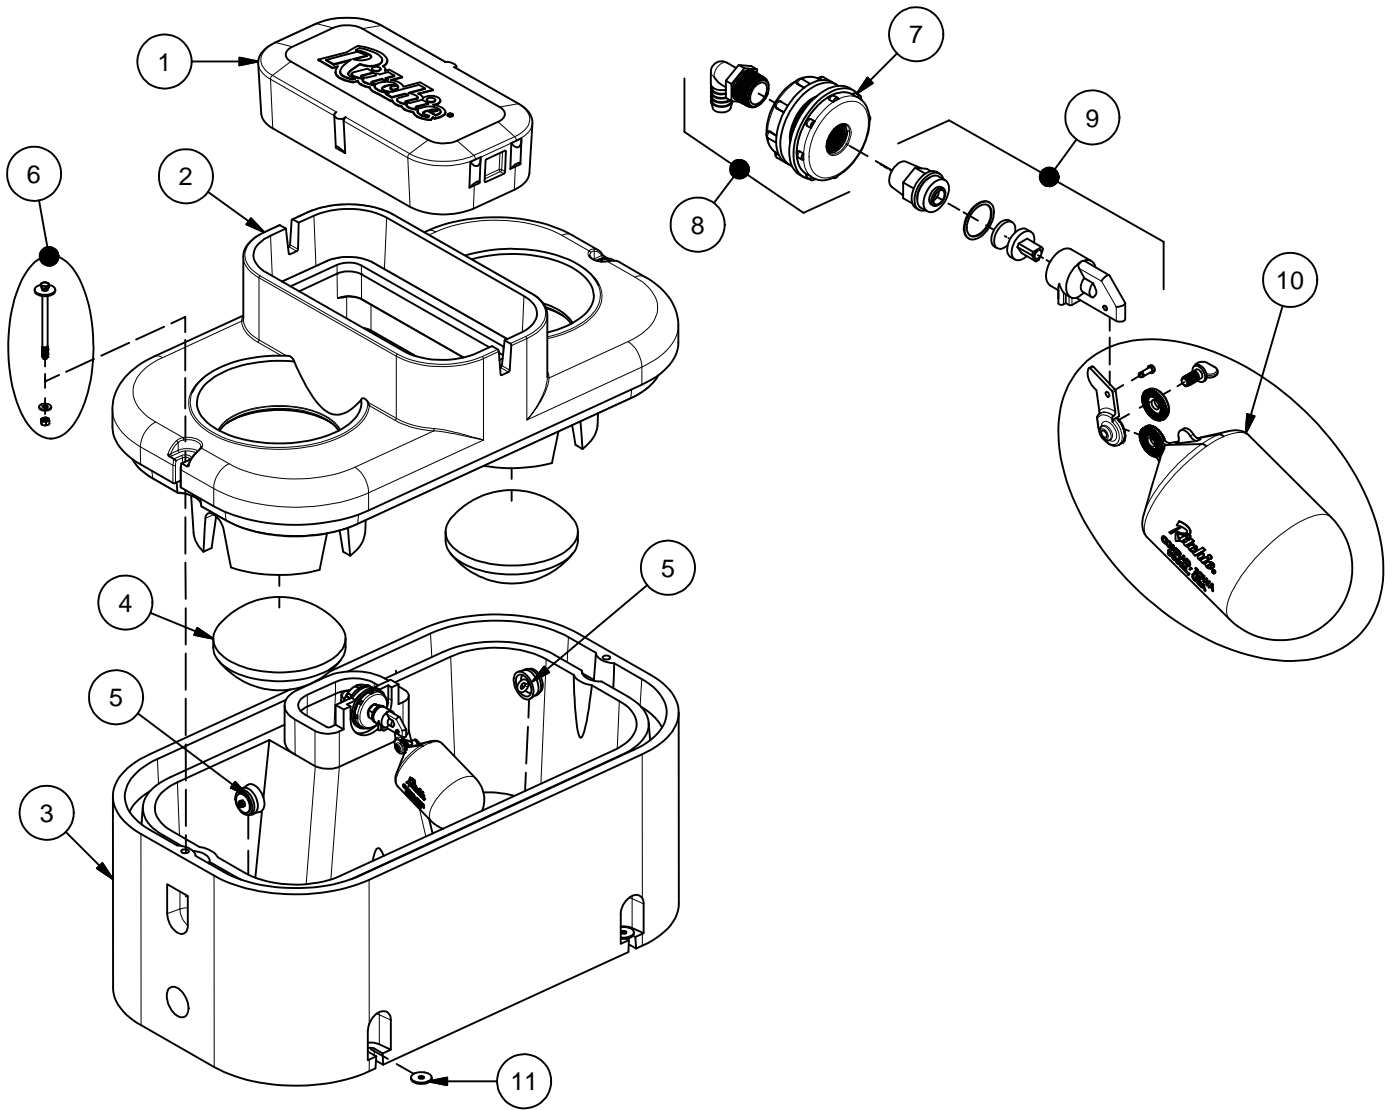

Thrifty King CT2-2000

Part # 18546 GREEN

Item	Part #	Description	Qty	Item	Part #	Description	Qty
1	18545	Thrifty King CT2 Cover	1	10	18314	Float with Hardware pkg	1 pkg
2	18548	Thrifty King CT2 Top	1		18313	Hardware for Float pkg	1 pkg
3	18544	Thrifty King CT2 Base	1	11	18318	Bolt Down Washer (4/pkg)	1 pkg
4	16305	Elliptical Closures	2	NS	14866	Seal Foam 10' Roll	2
5	18219	Drain Plug #11 pkg	2 pkg	NS	14859	Pipe Insulation	1
6	16538	Top Bolt, Wshr, & Nut (2/pkg)	1 pkg	NS	15931	Hose Clamp 1" SS (5/pkg)	1 pkg
7	17461	Bulkhead Fitting 3/4" NPT	1 pkg	NS	18614	Adapter 3/4" x 5/8" HB	1 pkg
8	16898	Bulkhead with Elbow	1 pkg	NS	18340	TK CT2 Accessory pkg	1 pkg
9	15377	Green Valve 3/4" Male pkg	1 pkg	NS	16646	Opt. Ribbed Elliptical Closures	2