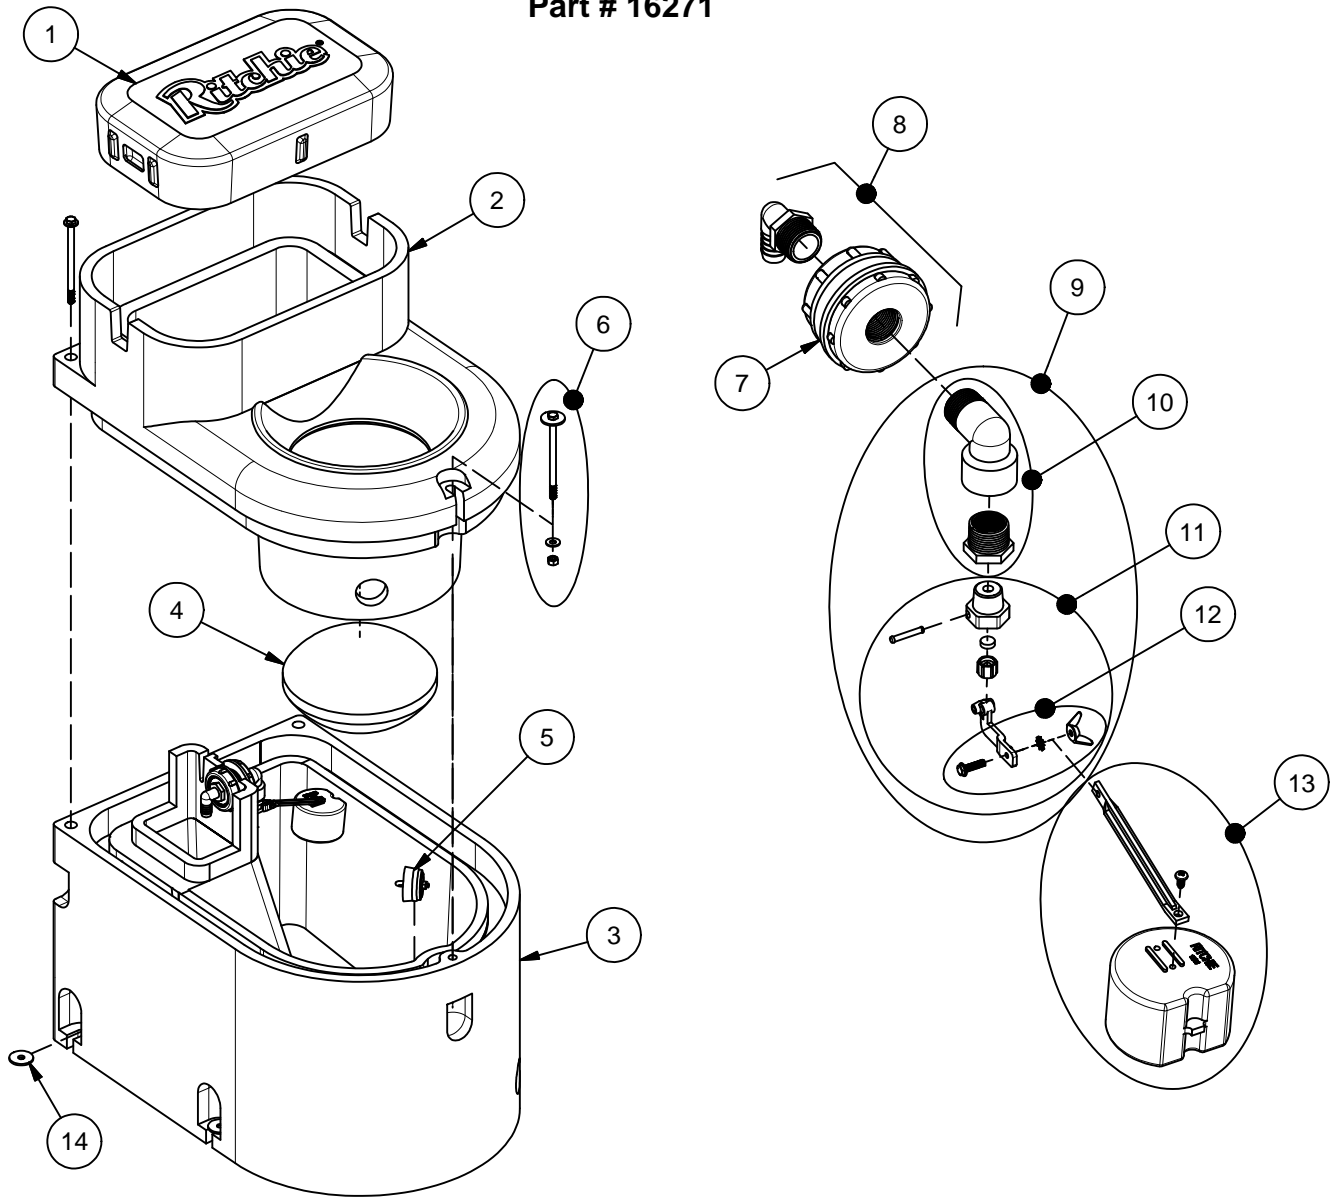

# Thrifty King CT1-2000

Part # 16271

Item	Part #	Description	Qty	Item	Part #	Description	Qty
1	16861	Thrifty King CT1 Cover	1	10	16287	Adptr Reducer 3/4" to 1/2" pkg	1 pkg
2	16860	Thrifty King CT1 Top	1	11	12574	White Valve 1/2" Male pkg	1 pkg
3	16859	Thrifty King CT1 Base	1	12	12576	Wingnut/Screw Assembly	1 pkg
4	16305	Elliptical Closures	1	13	12836	Float with Long Arm pkg	1 pkg
5	18219	Drain Plug #11 pkg	1 pkg	NS	14866	Seal Foam 10' Roll	1
6	16538	Top Bolt, Wshr, & Nut (2/pkg)	2 pkg	NS	14859	Pipe Insulation	1
7	18625	Bulkhead Fitting 3/4" NPT	1 pkg	NS	18614	Adapter 3/4" x 5/8" HB	1 pkg
8	16898	Bulkhead with Elbow	1 pkg	NS	16857	TK CT1 Accessory pkg	1 pkg
9	16899	White Valve 1/2" W/ Adpt pkg	1 pkg	NS	16646	Opt. Ribbed Elliptical Closures	1