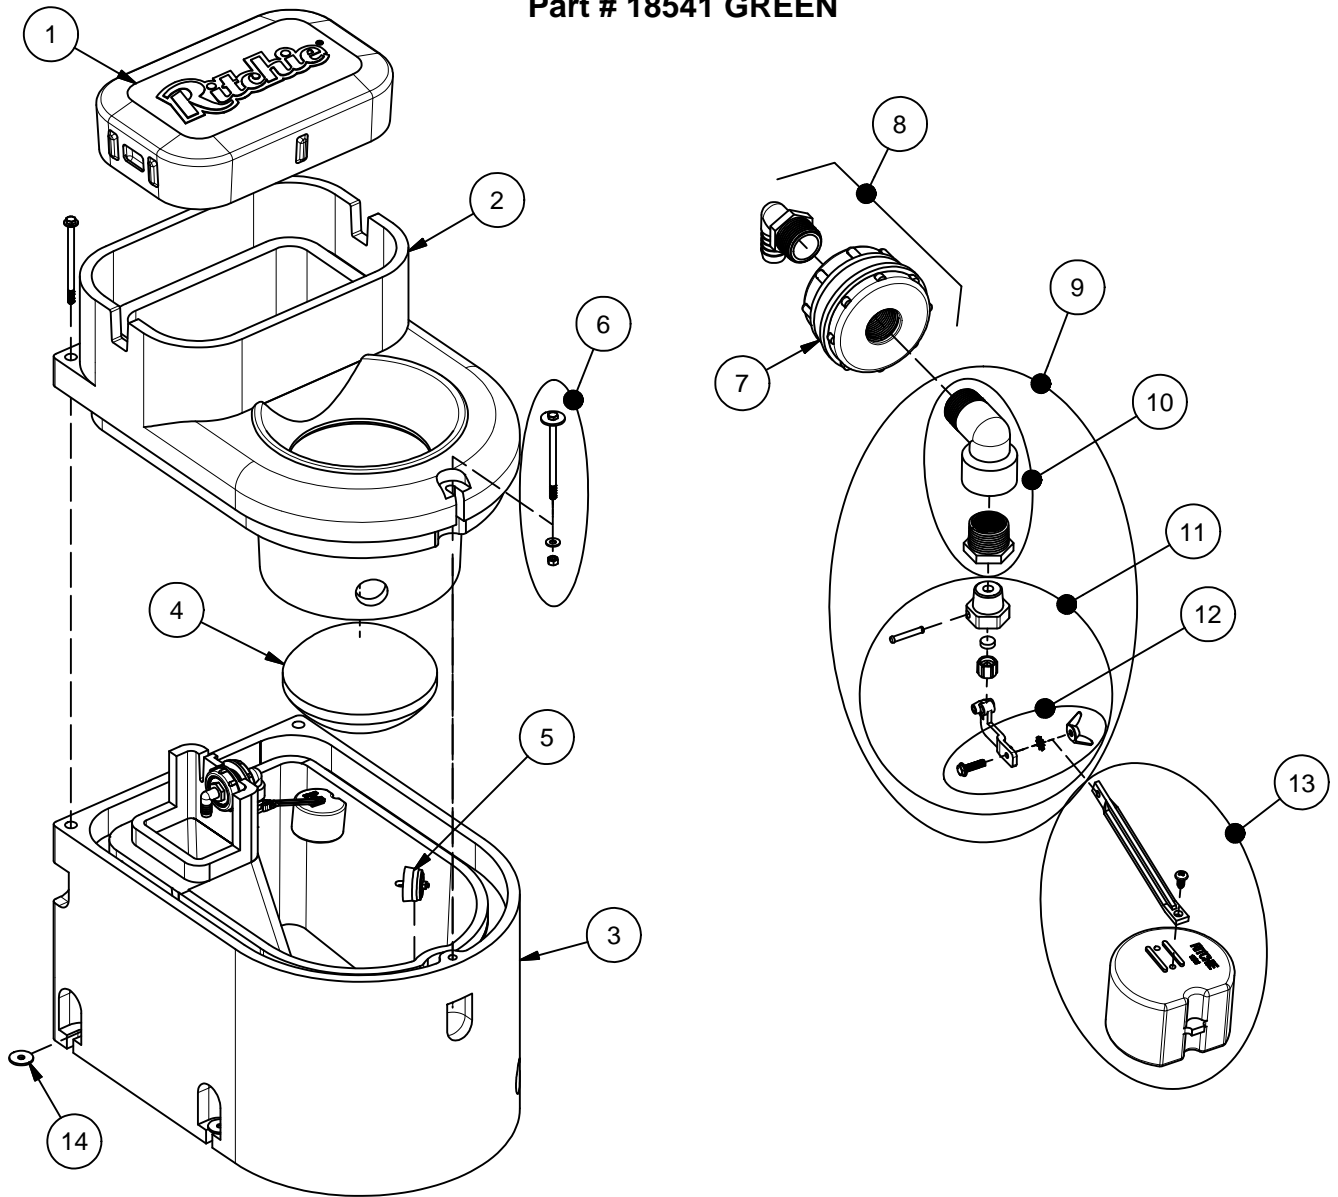

# Thrifty King CT1-2000

Part # 18541 GREEN

| Item | Part # | Description                   | Qty   | Item | Part # | Description                     | Qty   |
|------|--------|-------------------------------|-------|------|--------|---------------------------------|-------|
| 1    | 18540  | Thrifty King CT1 Cover        | 1     | 10   | 16287  | Adptr Reducer 3/4" to 1/2" pkg  | 1 pkg |
| 2    | 18543  | Thrifty King CT1 Top          | 1     | 11   | 12574  | White Valve 1/2" Male pkg       | 1 pkg |
| 3    | 18539  | Thrifty King CT1 Base         | 1     | 12   | 12576  | Wingnut/Screw Assembly          | 1 pkg |
| 4    | 16305  | Elliptical Closures           | 1     | 13   | 12836  | Float with Long Arm pkg         | 1 pkg |
| 5    | 18219  | Drain Plug #11 pkg            | 1 pkg | NS   | 14866  | Seal Foam 10' Roll              | 1     |
| 6    | 16538  | Top Bolt, Wshr, & Nut (2/pkg) | 2 pkg | NS   | 14859  | Pipe Insulation                 | 1     |
| 7    | 18625  | Bulkhead Fitting 3/4" NPT     | 1 pkg | NS   | 18614  | Adapter 3/4" x 5/8" HB          | 1 pkg |
| 8    | 16898  | Bulkhead with Elbow           | 1 pkg | NS   | 16857  | TK CT1 Accessory pkg            | 1 pkg |
| 9    | 16899  | White Valve 1/2" W/ Adpt pkg  | 1 pkg | NS   | 16646  | Opt. Ribbed Elliptical Closures | 1     |