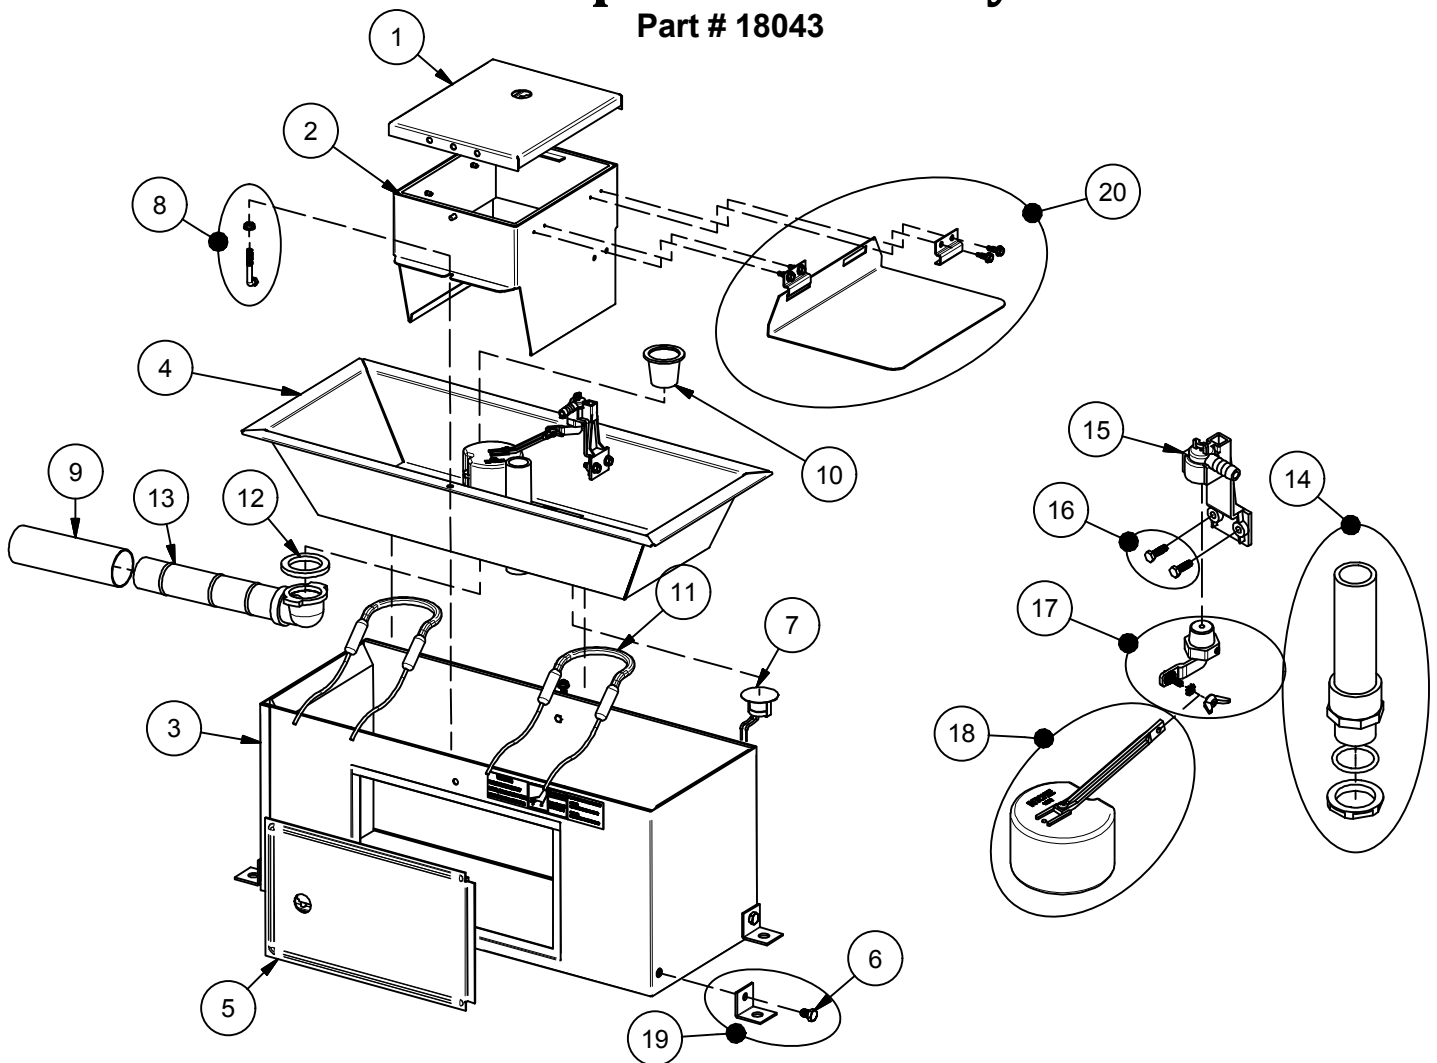

# 2AC Special Assembly

Part # 18043

Item	Part #	Description	Qty	Item	Part #	Description	Qty
1	13379	2AC Cover	1	15	11515	Valve Bracket 1/2" w/ Scrws pkg	1 pkg
2	13449	2AC Frame pkg	1 pkg	16	15154	Screws Valve Bracket (6/ pkg)	1 pkg
3	18058	2AC SP Casing	1 pkg	17	12575	Red Valve 1/2" pkg	1 pkg
4	18036	2AC Trough	1 pkg	18	13613	Float with Short Arm pkg	1 pkg
5	12140	Access Panel 8" Assembly	1	19	13775	Hold Down Angle SS (4/pkg)	1 pkg
6	15299	Bolt 3/8"x1/2" SS (4/pkg)	1 pkg	20	16973	Flipper/Hinge (2/pkg) - Optional	1 pkg
7	11885	Disc Thermostat pkg	1 pkg	NS	13830	Cable Htr 120V 48W (1/pkg)	1 pkg
8	15158	J-Bolt & Nut ZP (10/pkg)	1 pkg	NS	18323	2AC Accessory pkg	1 pkg
9	17500	Drain Pipe Guard	1	NS	18059	2AC SP Casing Insulation pkg	1 plg
10	18628	Drain Plug (2/pkg)	1 pkg	NS	13850	2AC Frame Insulation pkg	1 pkg
11	14150	Heater 120V 125W (1/pkg)	2 pkg				
12	18075	Drain Washer (6/pkg)	1 pkg		18420	2AC Special 240V	
13	11471	Drain Pipe with Elbow	1	NS	16664	Heater 240V 200W (1/pkg)	2 pkg
14	16866	Standpipe pkg	1 pkg	NS	16424	Cable Htr 240V 48W (1/pkg)	1 pkg