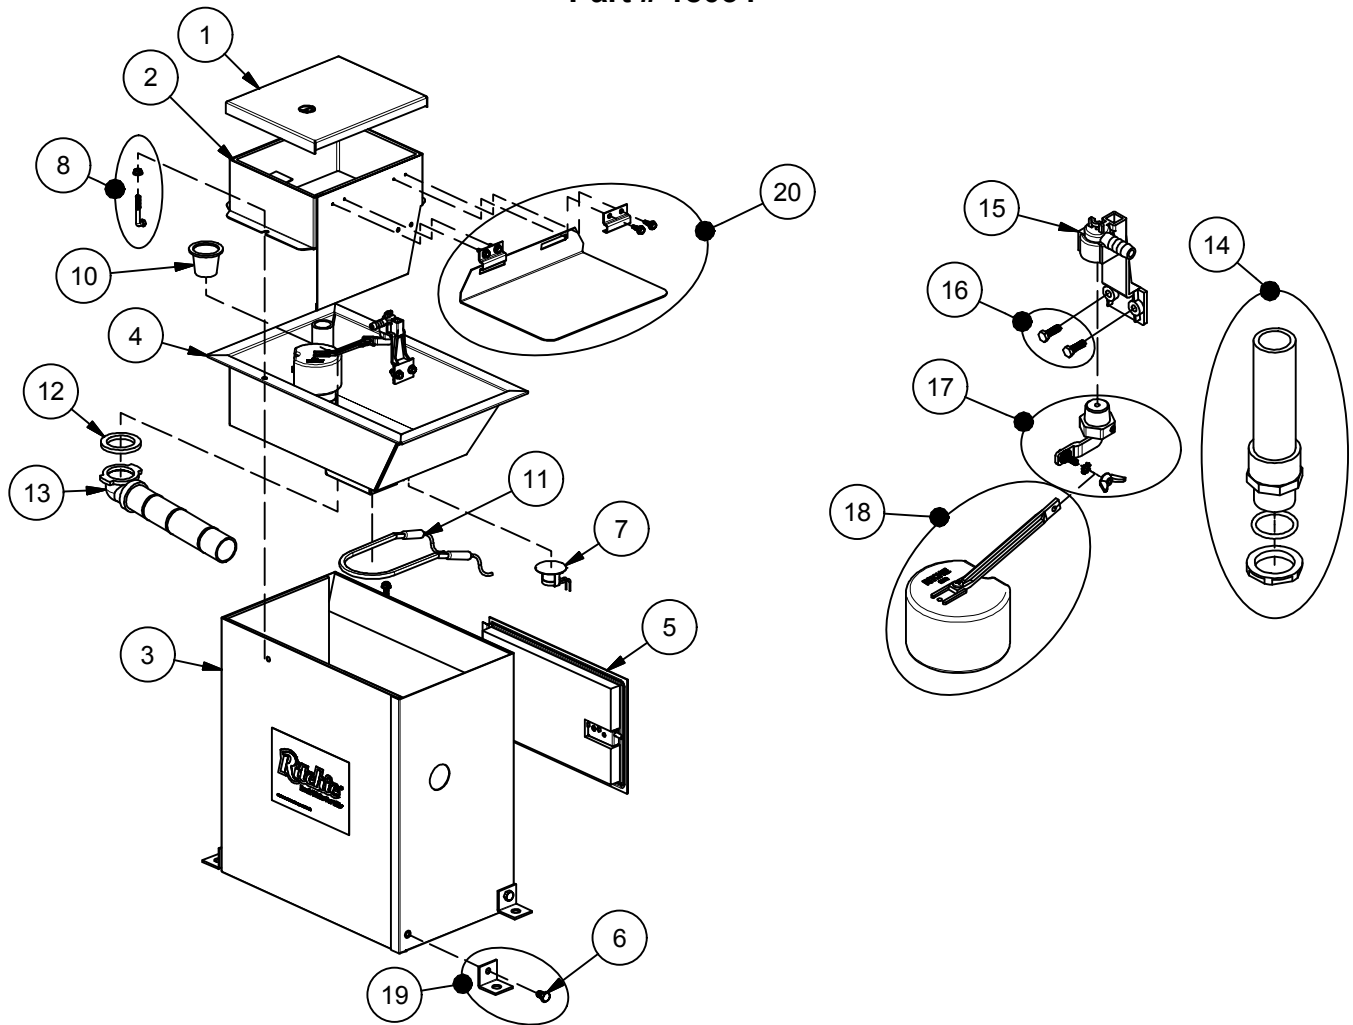

# 1AC

Part # 18034

Item	Part #	Description	Qty	Item	Part #	Description	Qty
1	13379	1AC Cover	1	16	15154	Screws Valve Bracket (6/ pkg)	1 pkg
2	18039	1AC Frame pkg	1 pkg	17	12575	Red Valve 1/2" pkg	1 pkg
3	18037	1AC Casing	1 pkg	18	13613	Float with Short Arm pkg	1 pkg
4	18038	1AC Trough	1 pkg	19	13775	Hold Down Angle SS (4/pkg)	1 pkg
5	12140	Access Panel 8" Assembly	1	20	16973	Flipper/Hinge (2/pkg) - Optional	1 pkg
6	15299	Bolt 3/8"x1/2" SS (4/pkg)	1 pkg	NS	13830	Cable Htr 120V 48W (1/pkg)	1 pkg
7	11885	Disc Thermostat pkg	1 pkg	NS	18323	1AC Accessory pkg	1 pkg
8	15158	J-Bolt & Nut ZP (10/pkg)	1 pkg	NS	15651	1AC Casing Insulation pkg	1 plg
10	18628	Drain Plug (2/pkg)	1 pkg	NS	13850	1AC Frame Insulation pkg	1 pkg
11	11419	Heater 120V 250W (1/pkg)	1 pkg				
12	18075	Drain Washer (6/pkg)	1 pkg		16841	1AC 240V	
13	11471	Drain Pipe with Elbow	1	NS	11403	Heater 240V 300W (1/pkg)	1 pkg
14	16866	Standpipe pkg	1 pkg	NS	16424	Cable Htr 240V 48W (1/pkg)	1 pkg
15	11515	Valve Bracket 1/2" w/ Scrws pkg	1 pkg				