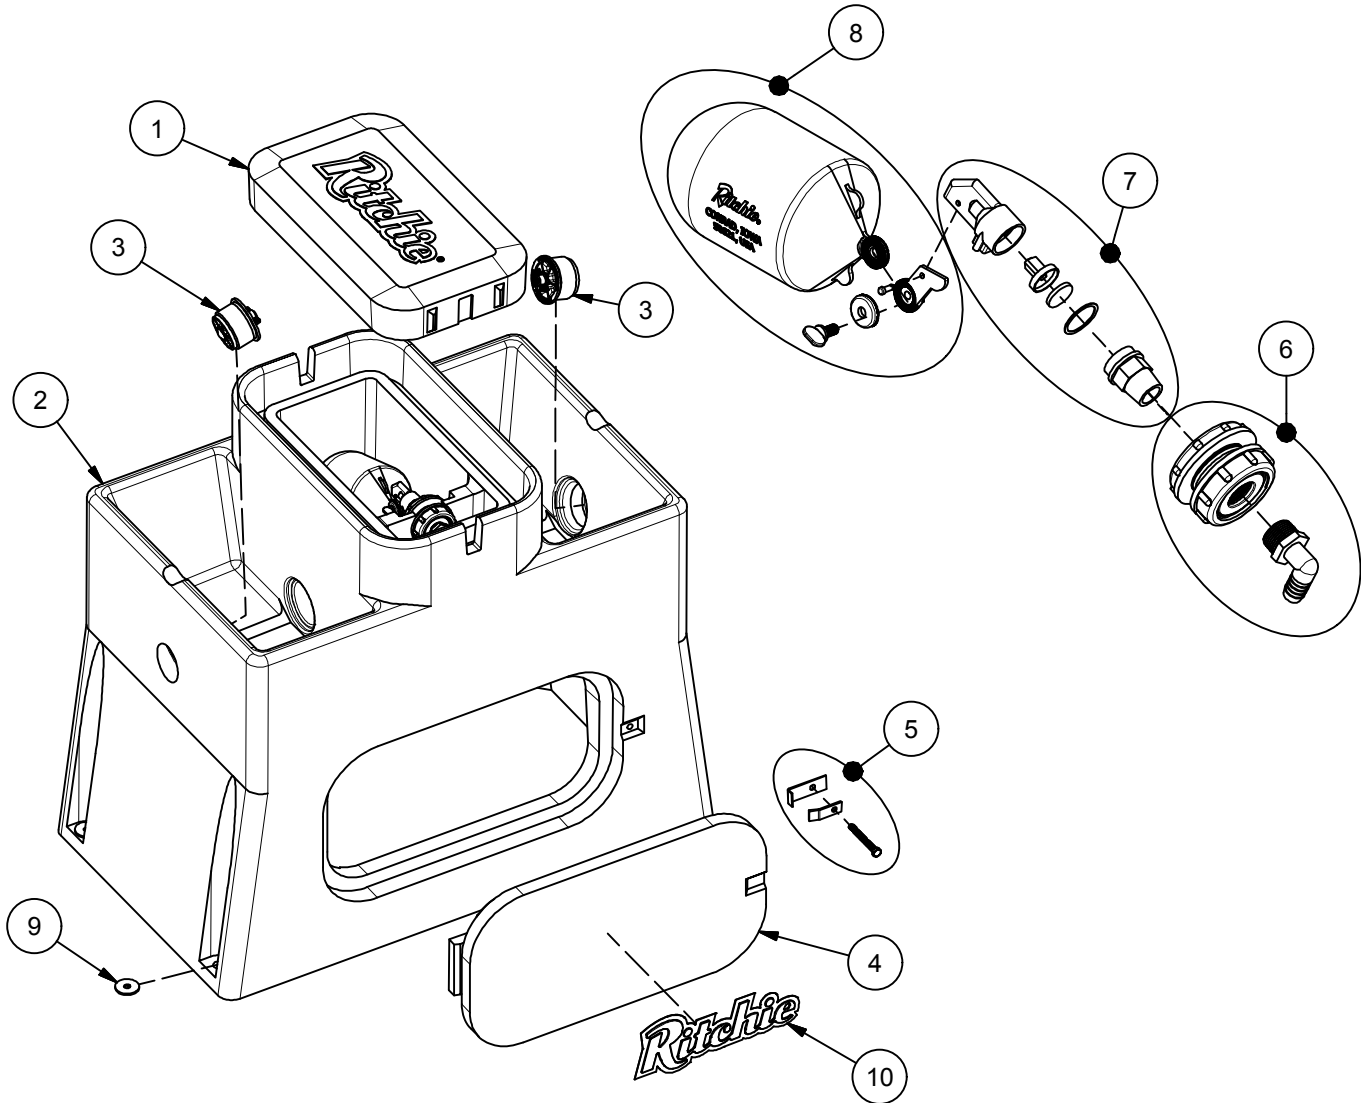

WaterMatic 300 GREEN

Part # 18586

Item	Part #	Description	Qty	Item	Part #	Description	Qty
1	18585	WaterMatic 300 Cover Green	1		18313	Hardware for Float pkg	1 pkg
2	18584	WaterMatic 300 Base Green	1	9	18318	Bolt Down Washer (4/pkg)	2 pkg
3	18470	Drain Plug Ritchie 3"	2 pkg	10	18653	Ritchie Label 12" (1/pkg)	1 pkg
4	18501	Access Panel 10"x20" Green	1	NS	14866	Seal Foam 10' Roll	2
5	18147	Access Panel Hardware pkg	1 pkg	NS	15931	Hose Clamp 1" SS (5/pkg)	1 pkg
6	16898	Bulkhead with Elbow	1 pkg	NS	18614	Adapter 3/4" x 5/8" HB	1 pkg
7	15377	Green Valve 3/4" Male pkg	1 pkg	NS	18096	WMatic 300 Accessory pkg	1 pkg
8	18314	Float with Hardware pkg	1 pkg				